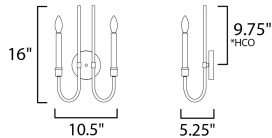

LAMPING

INPUT VOLTAGE : 120V
BULB : 2 x 60W Incandescent E12 Candelabra , 120W Total
BULB INCLUDED : (Not Included)
DIMMABLE : Y
LIGHTING_DIRECTION : Up