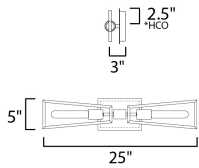

LAMPING

INPUT VOLTAGE : 120V
BULB : 2 x 60W Incandescent E26 Medium , 120W Total
BULB INCLUDED : (Not Included)
DIMMABLE : Y
LIGHTING_DIRECTION : Omni