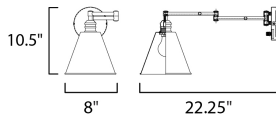

FINISHES OPTION

MEASUREMENTS

DIMENSION : 8" W x 10.5" H x 21.5" Ext
 MAX OAH : 5.13" W x 5.13" H
 HANGING WEIGHT : 2.23 lb

LAMPING

INPUT VOLTAGE : 120V
 BULB : 1 x 60W Incandescent E26 Medium , 60W Total
 BULB INCLUDED : (Not Included)
 DIMMABLE : Y
 LIGHTING_DIRECTION : Down