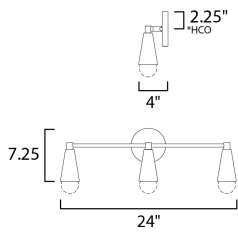

PRODUCT DESCRIPTION

A classic mid-century look, the Lovell collection features two sizes of sputnik chandeliers and streamlined sconces perfect for bath vanity applications. Available in a Black/Satin Brass finish combination. Light bulbs nest inside the metal cones to become an element of the design.