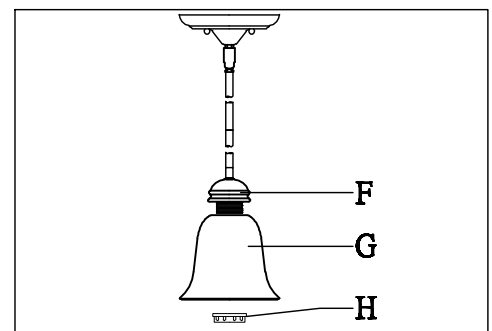

PRODUCT NAME: Basix 1-Light Mini Pendant
ITEM NUMBER: 91011/46397554

Please consult your electrician for hanging fixture and wiring.

Bulb(not included): 1-60 Watt Medium Base Bulb

IMPORTANT: Turn off the power at the main fuse or circuit breaker box before starting installation

Locate all hardware & components before discarding packaging

1.)

Step1: Carefully remove packaging from fixture. Run wire through stems (E) and combine stem lengths to meet desired mounting height. Then attach canopy (C) to fixture.

2.)

Step2: Remove mounting bracket(A) from canopy. Install fixture to bracket and tighten ball nuts(B) on the canopy to secure.

3.)

Step3: Attached the glass shade(G) with Socket Ring(H)

Cleaning & Care:

Clean with soft cloth and a mild detergent. Do not use abrasive cleaner.