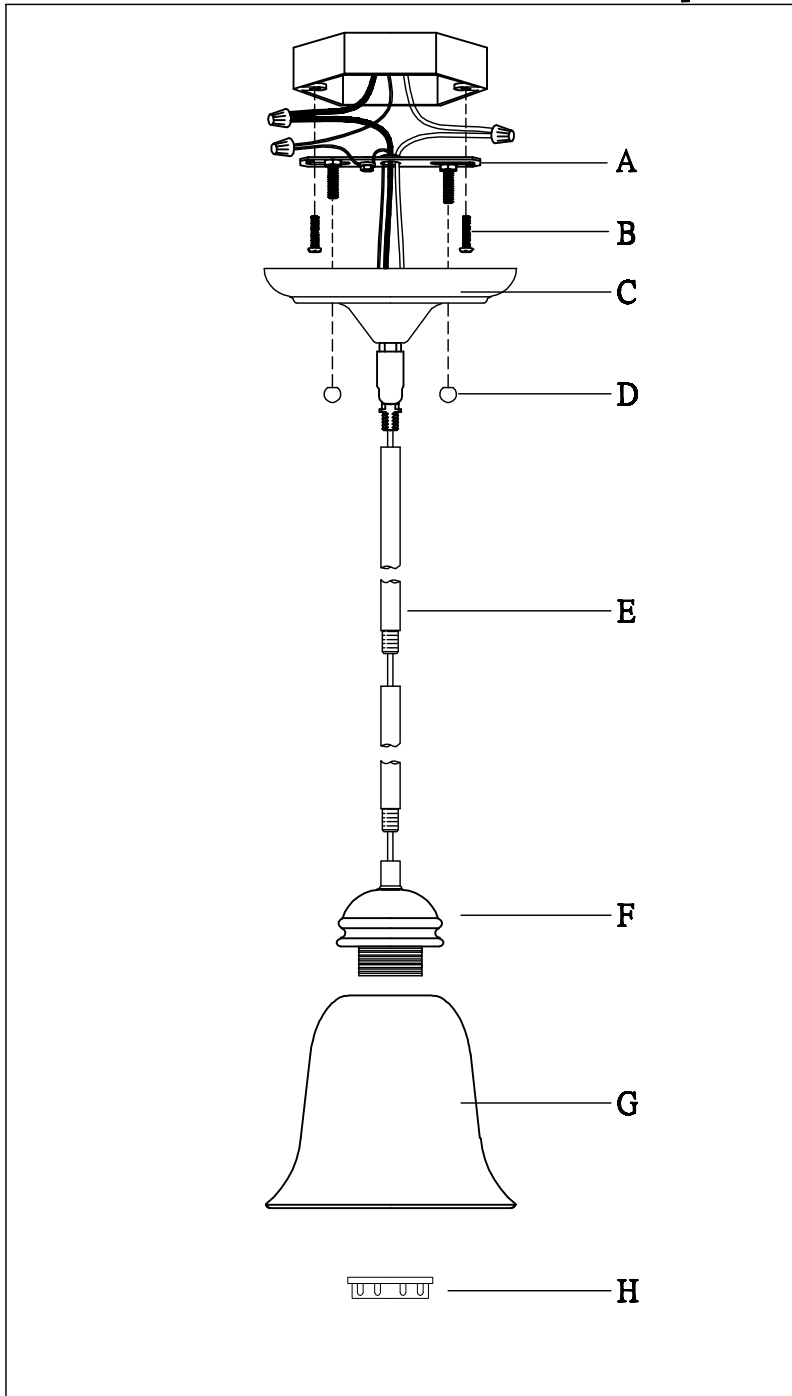

PRODUCT NAME: Basix 1-Light Mini Pendant
ITEM NUMBER: 91011/46397554

Please consult your electrician for hanging fixture and wiring.

Bulb(not included): 1-60 Watt Medium Base Bulb

IMPORTANT: Turn off the power at the main fuse or circuit breaker box before starting installation

Locate all hardware & components before discarding packaging

1.)

Step1: Carefully remove packaging from fixture. Run wire through stems (E) and combine stem lengths to meet desired mounting height. Then attach canopy (C) to fixture.

2.)

Step2: Remove mounting bracket(A) from canopy. Install fixture to bracket and tighten ball nuts(B) on the canopy to secure.

3.)

Step3: Attached the glass shade(G) with Socket Ring(H)

Cleaning & Care:

Clean with soft cloth and a mild detergent. Do not use abrasive cleaner.