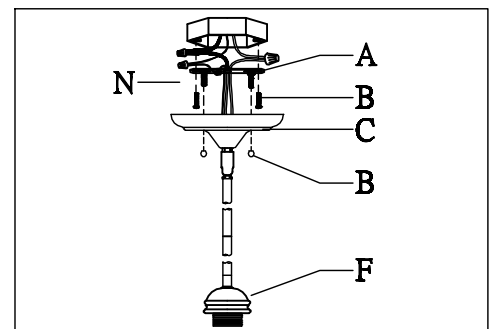

PRODUCT NAME: Basix 1-Light Mini Pendant
ITEM NUMBER: 91011/46397554

Please consult your electrician for hanging fixture and wiring.

Bulb(not included): 1-60 Watt Medium Base Bulb

IMPORTANT: Turn off the power at the main fuse or circuit breaker box before starting installation

Locate all hardware & components before discarding packaging

1.)

Step1: Carefully remove packaging from fixture. Run wire through stems (E) and combine stem lengths to meet desired mounting height. Then attach canopy (C) to fixture.

2.)

Step2: Remove mounting bracket(A) from canopy. Install fixture to bracket and tighten ball nuts(B) on the canopy to secure.

3.)

Step3: Attached the glass shade(G) with Socket Ring(H)

Cleaning & Care:

Clean with soft cloth and a mild detergent. Do not use abrasive cleaner.