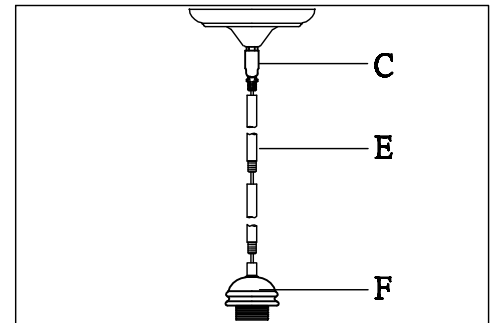

PRODUCT NAME: Basix 1-Light Mini Pendant
ITEM NUMBER: 91011/46397554

Please consult your electrician for hanging fixture and wiring.

Bulb(not included): 1-60 Watt Medium Base Bulb

IMPORTANT: Turn off the power at the main fuse or circuit breaker box before starting installation

Locate all hardware & components before discarding packaging

1.)

Step1: Carefully remove packaging from fixture. Run wire through stems (E) and combine stem lengths to meet desired mounting height. Then attach canopy (C) to fixture.

2.)

Step2: Remove mounting bracket(A) from canopy. Install fixture to bracket and tighten ball nuts(B) on the canopy to secure.

3.)

Step3: Attached the glass shade(G) with Socket Ring(H)

Cleaning & Care:

Clean with soft cloth and a mild detergent. Do not use abrasive cleaner.