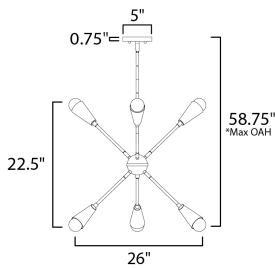

PRODUCT DESCRIPTION

A classic mid-century look, the Lovell collection features two sizes of sputnik chandeliers and streamlined sconces perfect for bath vanity applications. Available in a Black/Satin Brass finish combination. Light bulbs nest inside the metal cones to become an element of the design.

*max overall height

MEASUREMENTS

- DIMENSION : 26" W x 22.5" H
- MAX OAH : 58.75" OAH
- CANOPY : 5" W x 0.75" H
- HANGING WEIGHT : 5.18 lb

LAMPING

- INPUT VOLTAGE : 120V
- LUMENS : 5,400 Rated (3,780 Del.)
- BULB : 6 x 9W LED E26 Medium , 54W Total
- BULB INCLUDED : (Included)
- DIMMABLE : Y
- CRI : 90 CRI
- COLOR_TEMP : 3000K