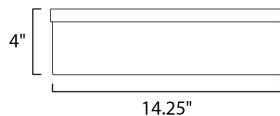

MEASUREMENTS

DIMENSION : 14.25" L x 14.25" W x 4" H
 CANOPY : 13.75" W x 1" H x 13.75" L
 HANGING WEIGHT : 6.6 lb

LAMPING

INPUT VOLTAGE : 120V
 BULB : 2 x 60W Incandescent E26 Medium , 120W Total
 BULB INCLUDED : (Not Included)
 DIMMABLE : Y