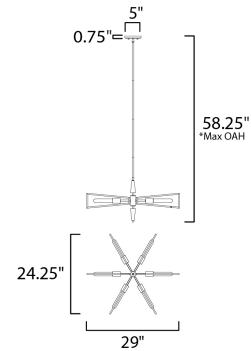

FINISHES OPTION

 Black / Satin Brass

MATERIAL

Steel

RATINGS

cETLus
Dry Location

ADDITIONAL

SLOPE: 90
OPERATING TEMPERATURE:
-20°C (-4°F), 40°C (104°F)

MEASUREMENTS

DIMENSION : 29" L x 29" W x 24.25" H
MAX OAH : 58.25" OAH
CANOPY : 5" W x 0.75" H x 5" L
HANGING WEIGHT : 7.04 lb

LAMPING

INPUT VOLTAGE : 120V
BULB : 6 x 60W Incandescent E26 Medium , 360W Total
BULB INCLUDED : (Not Included)
DIMMABLE : Y