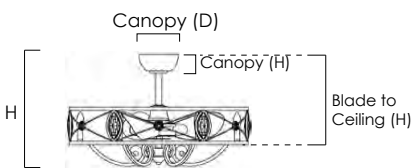

ENERGY INFORMATION AT HIGH SPEED

AIRFLOW	: 2440 CFM
ELECTRICITY USE	: 20W
AIRFLOW EFFICIENCY	: 122 CFM / W

FINISHES OPTION

MATERIAL

Glass+Steel+ABS

RATINGS

cETLus
Damp Location

INCLUDES

- Wall Mountable Remote Control
- 1 x 8" Downrod

DOWNROD OPTIONS

- 18" (FRD0118SM)
- 24" (FRD0124SM)
- 30" (FRD0130SM)
- 36" (FRD0136SM)

ADDITIONAL

RATED LIFE: 20,000 Hours
OPERATING TEMPERATURE: -20° C (-4°F), 40°C (104°F)
LIGHTING DIRECTION: Down