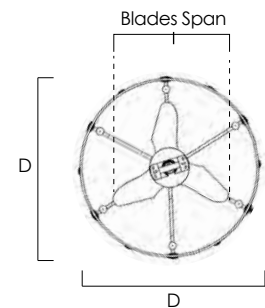

ENERGY INFORMATION AT HIGH SPEED

AIRFLOW	: 2440 CFM
ELECTRICITY USE	: 20W
AIRFLOW EFFICIENCY	: 122 CFM / W

FINISHES OPTION

MATERIAL

Glass+Steel+ABS

RATINGS

cETLus
Damp Location

INCLUDES

- Wall Mountable Remote Control
- 1 x 8" Downrod

DOWNROD OPTIONS

- 18" (FRD0118SM)
- 24" (FRD0124SM)
- 30" (FRD0130SM)
- 36" (FRD0136SM)

ADDITIONAL

RATED LIFE: 20,000 Hours
OPERATING TEMPERATURE: -20° C (-4°F), 40°C (104°F)
LIGHTING DIRECTION: Down