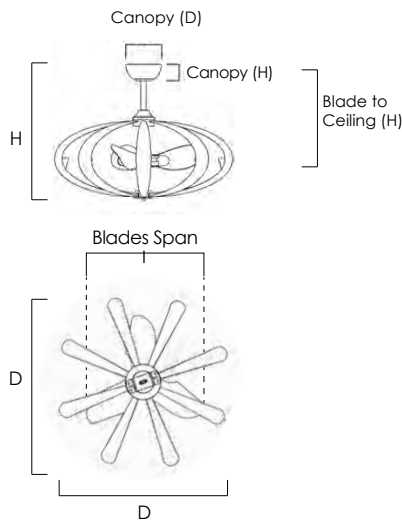

ENERGY INFORMATION AT HIGH SPEED

AIRFLOW	: 2440 CFM
ELECTRICITY USE	: 20W
AIRFLOW EFFICIENCY	: 122 CFM / W

FINISHES OPTION

MATERIAL

Steel+ABS

RATINGS

cETLus
Damp Location

INCLUDES

- Wall Mountable Remote Control
- 1 x 8" Downrod

DOWNROD OPTIONS

- 18" (FRD0118BZ)
- 24" (FRD0124BZ)
- 30" (FRD0130BZ)
- 36" (FRD0136BZ)

ADDITIONAL

RATED LIFE: 35,000 Hours
OPERATING TEMPERATURE: -20° C (-4°F), 40°C (104°F)
LIGHTING DIRECTION: Up