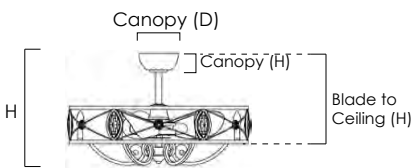

ENERGY INFORMATION AT HIGH SPEED

AIRFLOW : 2440 CFM
ELECTRICITY USE : 20W
AIRFLOW EFFICIENCY : 122 CFM / W

FINISHES OPTION

Silver Mist

MATERIAL

Glass+Steel+ABS

RATINGS

cETLus
Damp Location

INCLUDES

- Wall Mountable Remote Control
- 1 x 8" Downrod

DOWNROD OPTIONS

- 18" (FRD0118SM)
- 24" (FRD0124SM)
- 30" (FRD0130SM)
- 36" (FRD0136SM)

ADDITIONAL

RATED LIFE: 20,000 Hours
OPERATING TEMPERATURE: -20° C (-4°F), 40°C (104°F)
LIGHTING DIRECTION: Down