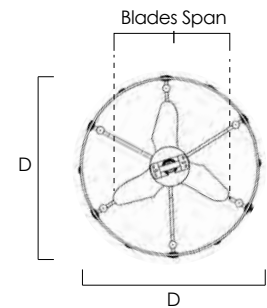

ENERGY INFORMATION AT HIGH SPEED

AIRFLOW : 2440 CFM
ELECTRICITY USE : 20W
AIRFLOW EFFICIENCY : 122 CFM / W

FINISHES OPTION

Silver Mist

MATERIAL

Glass+Steel+ABS

RATINGS

cETLus
Damp Location

INCLUDES

- Wall Mountable Remote Control
- 1 x 8" Downrod

DOWNROD OPTIONS

- 18" (FRD0118SM)
- 24" (FRD0124SM)
- 30" (FRD0130SM)
- 36" (FRD0136SM)

ADDITIONAL

RATED LIFE: 20,000 Hours
OPERATING TEMPERATURE: -20° C (-4°F), 40°C (104°F)
LIGHTING DIRECTION: Down