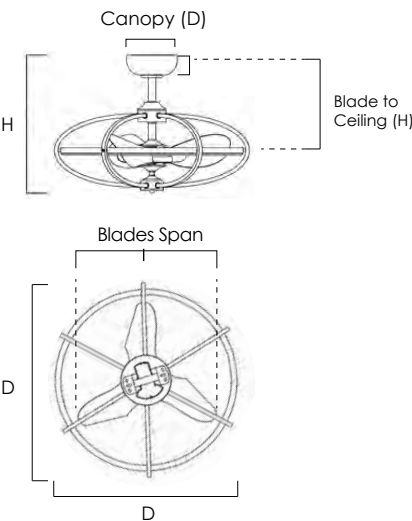

61002

- Includes One 6" Downrod
- Includes Remote Control
- Title 20
- Color Tunable
- Wifi Enabled

61002BK

61002SN

ACCESSORIES (Sold Separately)

FCT6000WT

Wall Control

**PRODUCT DESCRIPTION**

**MEASUREMENTS**

DIMENSION	: 28" D x 20" H
MAX OAH	: 19.75" OAH
CANOPY	: 7.25" W x 2.75" H x 7.25" L
HANGING WEIGHT	: 15.9 lb
WIRE LENGTH	: 8"

**LAMPING**

INPUT VOLTAGE	: 120V
LUMENS	: 3,420 Rated (2,220 Del.)
BULB	: 30W LED PCB Intergrated , 30W Total
DIMMABLE	: By Control Provided
CRI	: 80 CRI
COLOR_TEMP	: 2700-4000K