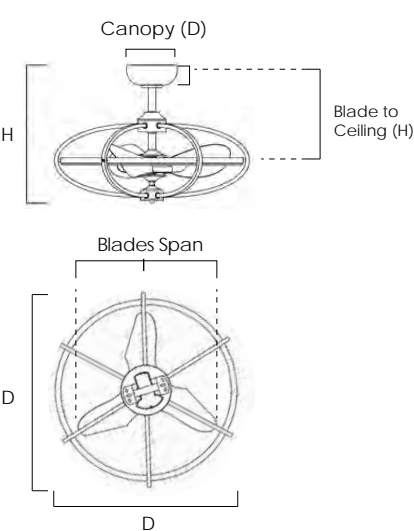

61002

- Includes One 6" Downrod
- Includes Remote Control
- Title 20
- Color Tunable
- Wifi Enabled

61002BK

61002SN

ACCESSORIES (Sold Separately)

FCT6000WT

Wall Control

PRODUCT DESCRIPTION

MEASUREMENTS

DIMENSION	: 28" D x 20" H
MAX OAH	: 19.75" OAH
CANOPY	: 7.25" W x 2.75" H x 7.25" L
HANGING WEIGHT	: 15.9 lb
WIRE LENGTH	: 8"

LAMPING

INPUT VOLTAGE	: 120V
LUMENS	: 3,420 Rated (2,220 Del.)
BULB	: 30W LED PCB Intergrated , 30W Total
DIMMABLE	: By Control Provided
CRI	: 80 CRI
COLOR_TEMP	: 2700-4000K