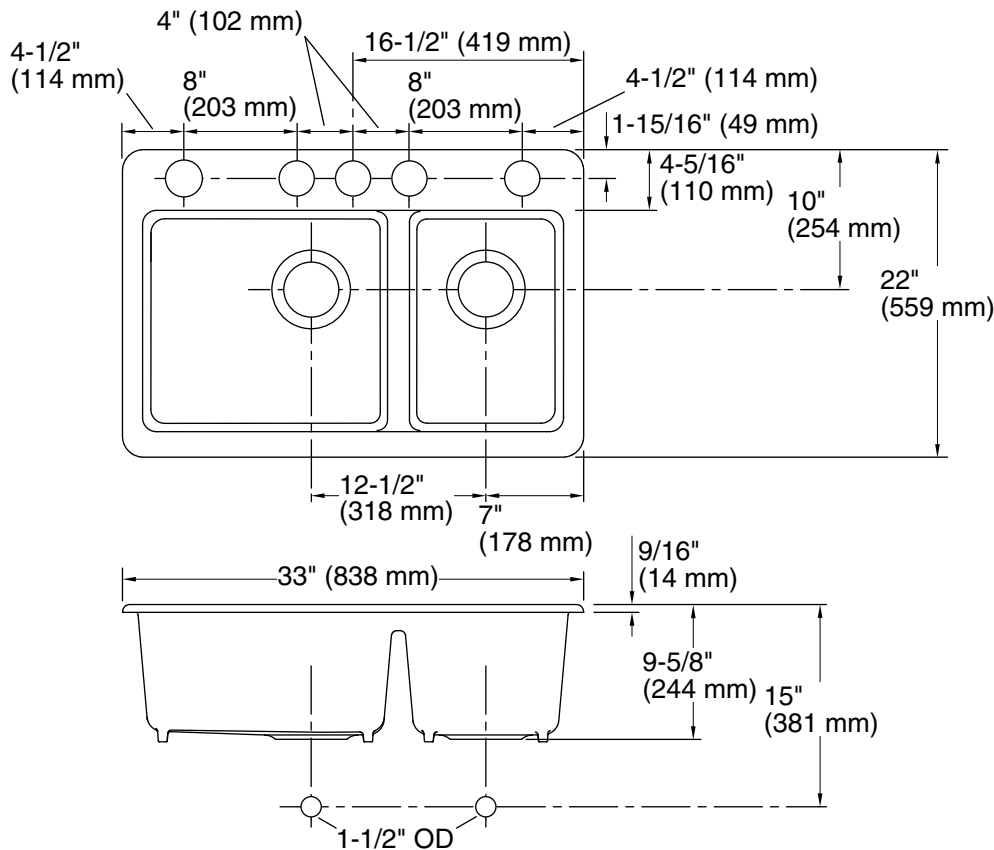

Features

- 36" minimum base cabinet width.
- Large/medium bowls.
- 9" (229 mm) depth provides generous workspace.
- Five oversized faucet holes.
- Oversized holes allow for easy installation of faucets and accessories.
- Basin slopes 2° toward drain to minimize water pooling.
- Offset drains increase workspace in the sink and storage space underneath.
- Includes K-6239 colander with integral cutting board, K-6194 utility rack with soaking cup, and K-9234 left-hand bottom sink rack.

Technical Information

All product dimensions are nominal.

Installation: Undermount
Min. base cabinet width: 36" (914 mm)

Bowl area (Left): Length: 17-9/16" (446 mm)
Width: 17-1/4" (438 mm)
Bowl depth: 9" (229 mm)
Water depth: 9" (229 mm)

Bowl area (Right): Length: 11-1/16" (281 mm)
Width: 17-1/4" (438 mm)
Bowl depth: 9" (229 mm)
Water depth: 9" (229 mm)

Number of deck holes: 5

Drain hole: 3-7/8" (98 mm)

Template: 1166727-7, required, included