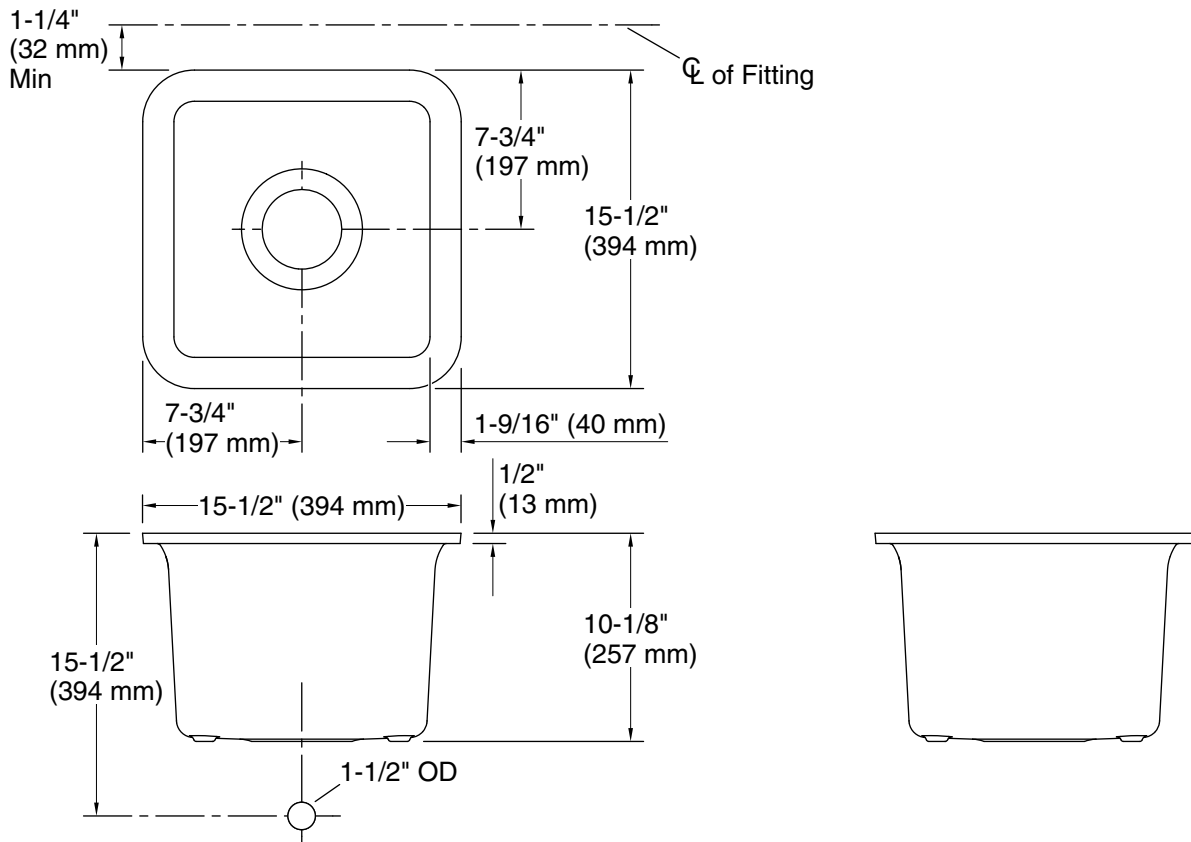

## Features

- 18" (457.2 mm) minimum base cabinet width.
- Single bowl.
- 9-1/2" depth provides generous workspace.
- Includes K-5658 sink rack.
- Includes cutout templates and installation clips.

### Technical Information

All product dimensions are nominal.

Installation:	Under-mount
Bowl area:	Length: 13-9/16" (344 mm) Width: 13-9/16" (344 mm) Bowl depth: 9-1/2" (241 mm) Water depth: 9-1/2" (241 mm)
Template:	1257826-7, required, included