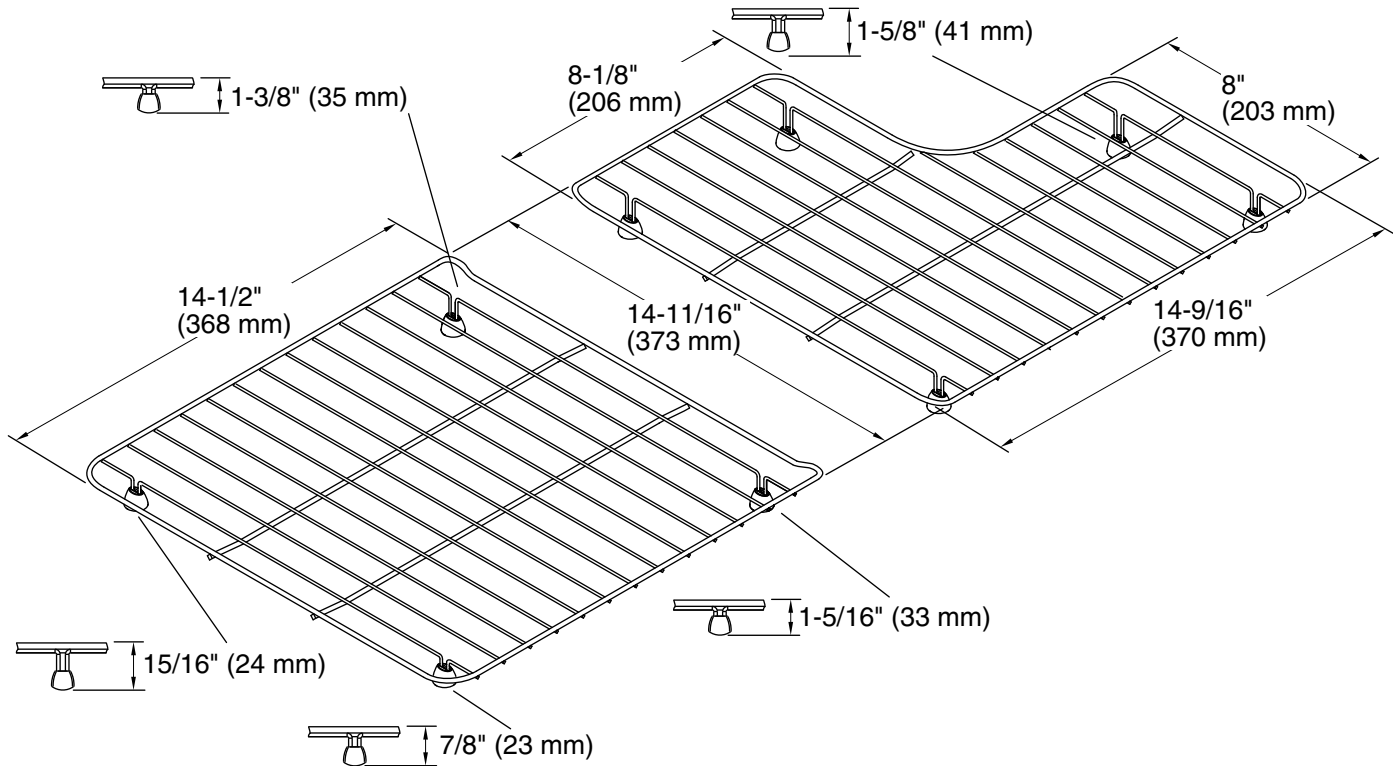

Whitehaven®

Sink racks for 36" Whitehaven®
K-6639

Features

- Fits in the bowl of the K-6488 and K-6489 Whitehaven kitchen sinks.
- Includes left and right racks.
- Durable, electro-polished stainless-steel construction.
- Helps protect sink surface from daily wear.
- Dishwasher-safe.
- Rubber feet provide added protection.

Color	Code	Description
	ST	Stainless Steel

Technical Information

All product dimensions are nominal.

Material: Stainless Steel