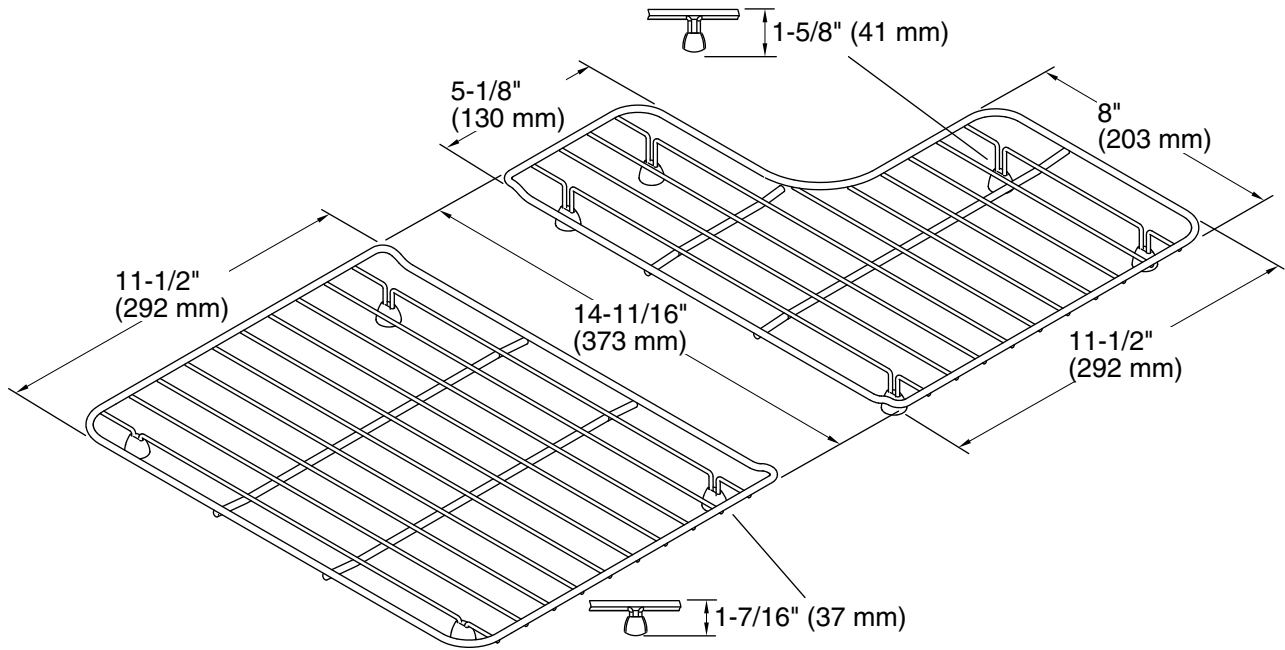

Whitehaven®

Sink racks for 30" Whitehaven®
K-6638

Features

- Fits in the bowl of the K-6486 and K-6487 Whitehaven kitchen sinks.
- Includes left and right racks.
- Durable, electro-polished stainless-steel construction.
- Helps protect sink surface from daily wear.
- Dishwasher-safe.
- Rubber feet provide added protection.

Color	Code	Description
	ST	Stainless Steel

Technical Information

All product dimensions are nominal.

Material: Stainless Steel