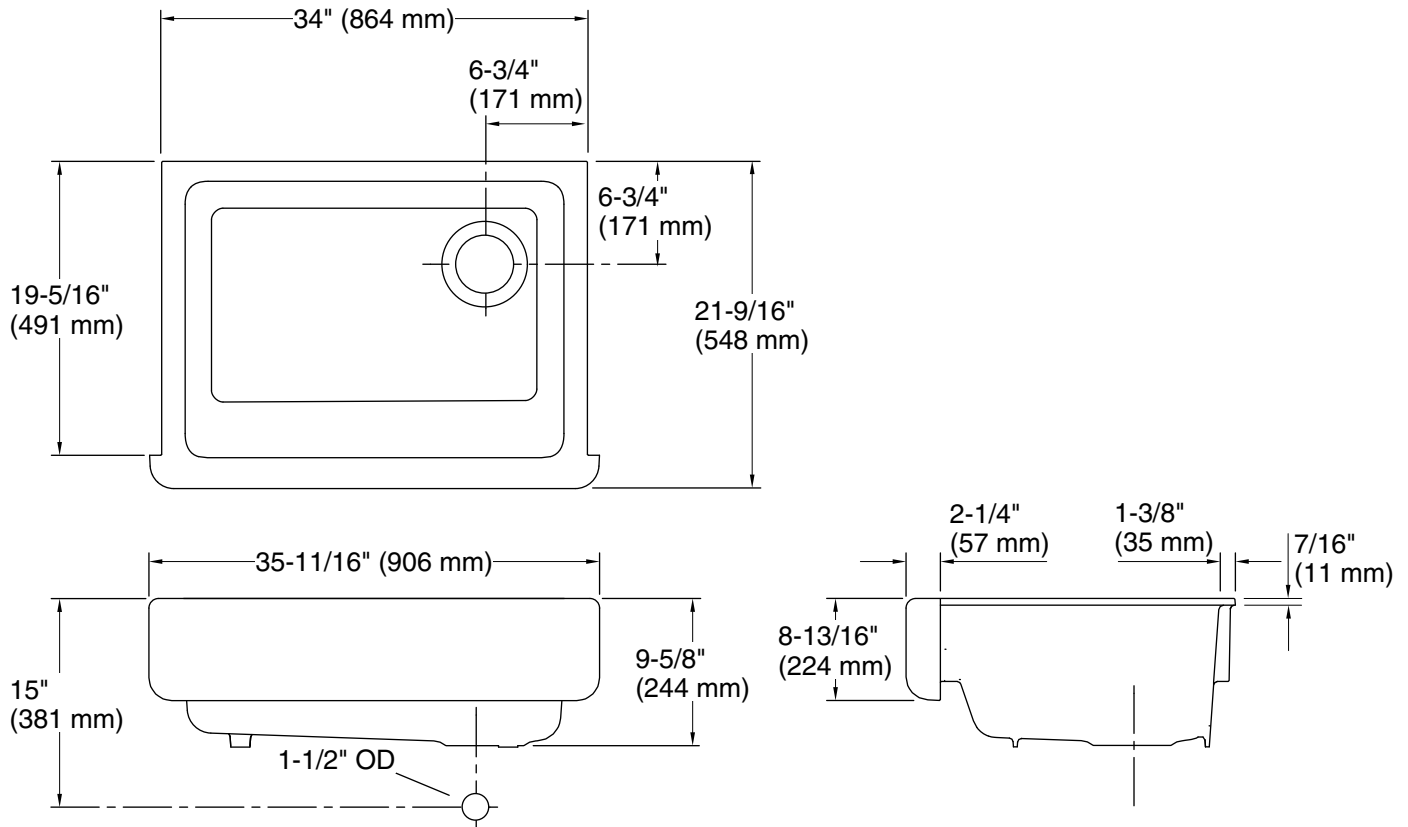

KOHLER®

Undermount single-bowl farmhouse kitchen sink with tall apron

Whitehaven®

K-6489

Technical Information

All product dimensions are nominal.

Bowl configuration: Single

Installation: Under-mount

Min. base cabinet width: 36" (914 mm)

Bowl area (Only): Length: 30-3/4" (781 mm)
Width: 18-1/16" (459 mm)
Bowl depth: 9" (229 mm)

Drain hole: 3-5/8" (92 mm)

Template: 1156910-7, required, included
1157001, required, included

Notes

Install this product according to the installation instructions.

IMPORTANT! The distance from the top edge of the cabinet to the top of the cabinet door must be at least 9" (229 mm) to install this sink.

1-800-4KOHLER (1-800-456-4537)

Kohler Co. reserves the right to make revisions without notice to product specifications.

For the most current Specification Sheet, go to www.kohler.com.

THE BOLD LOOK
OF **KOHLER®**