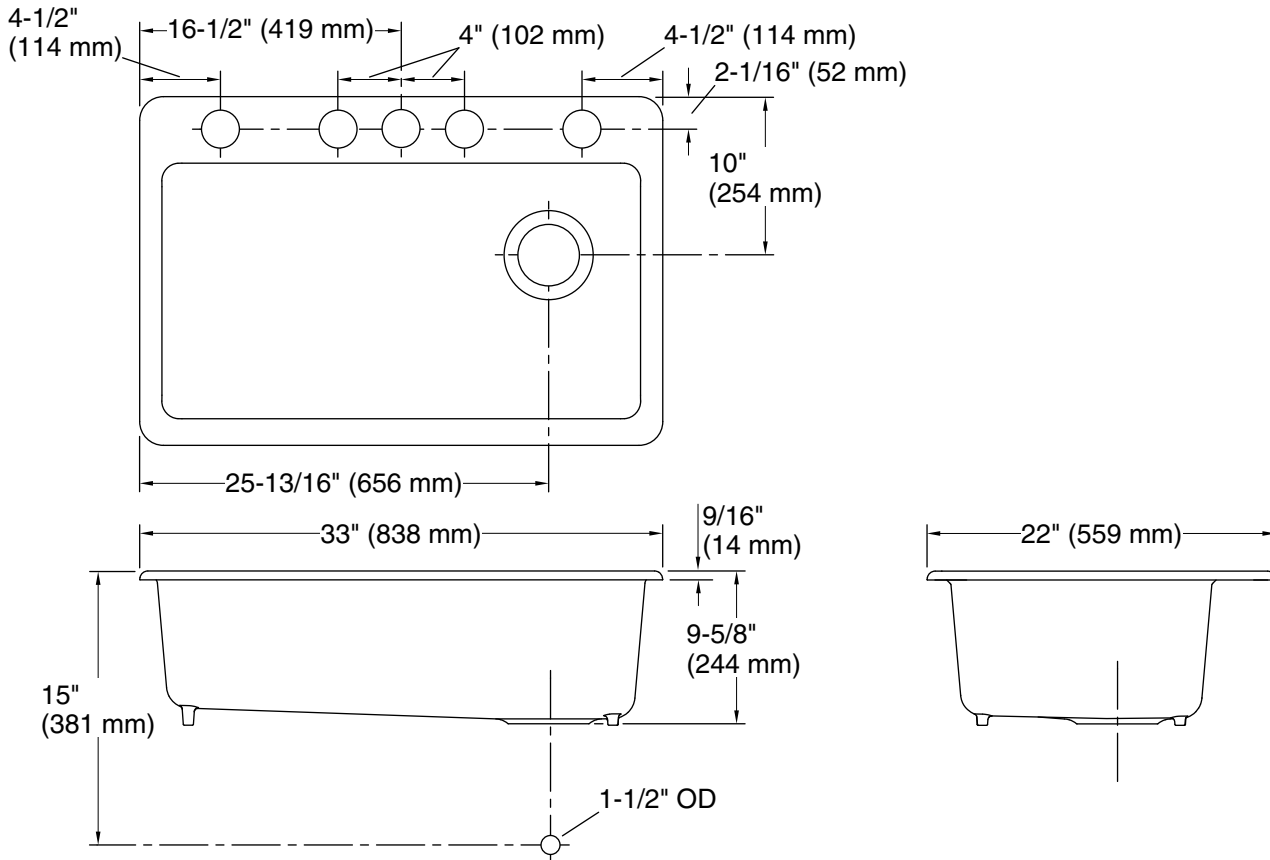

Features

- 36" minimum base cabinet width.
- Single bowl.
- 9" (229 mm) depth provides generous workspace.
- Five oversized faucet holes.
- Oversized holes allow for easy installation of faucets and accessories.
- Basin slopes 2° toward drain to minimize water pooling.
- Offset drain increases workspace in the sink and storage space underneath.
- Includes K-6194 utility rack with soaking cup, K-6239 colander with integral cutting board, and K-6237 left-hand bottom sink rack.

Technical Information

All product dimensions are nominal.

Bowl configuration:	Single
Installation:	Undermount
Min. base cabinet width:	36" (914 mm)
Bowl area (Only):	Length: 30-1/4" (768 mm) Width: 15-13/16" (402 mm) Bowl depth: 9" (229 mm)
Number of deck holes:	5
Faucet hole(s):	2-3/8" (60 mm)
Drain hole:	3-7/8" (98 mm)
Template:	1166727-7, required, included