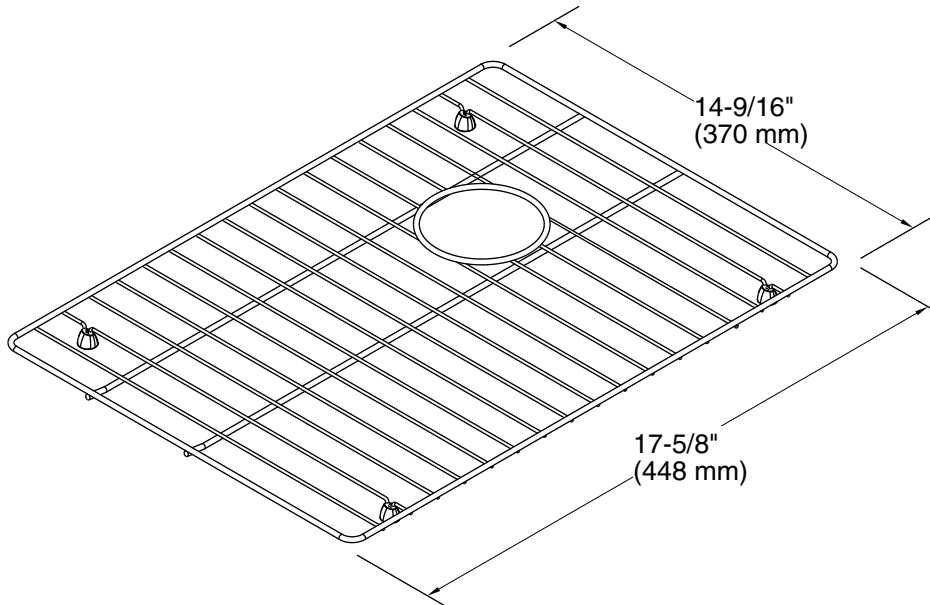

Features

- Fits in the large bowl of the K-6426 and K-6427 Whitehaven kitchen sinks.
- Helps protect sink surface from daily wear.
- Dishwasher-safe.
- Rubber feet provide added protection.

Material

- Durable stainless steel construction.

Color	Code	Description
	ST	Stainless Steel

KOHLER®

Whitehaven®
Sink Rack
K-5828

Technical Information

All product dimensions are nominal.

Material: Stainless Steel

1-800-4KOHLER (1-800-456-4537)

Kohler Co. reserves the right to make revisions without notice to product specifications.
For the most current Specification Sheet, go to www.kohler.com.