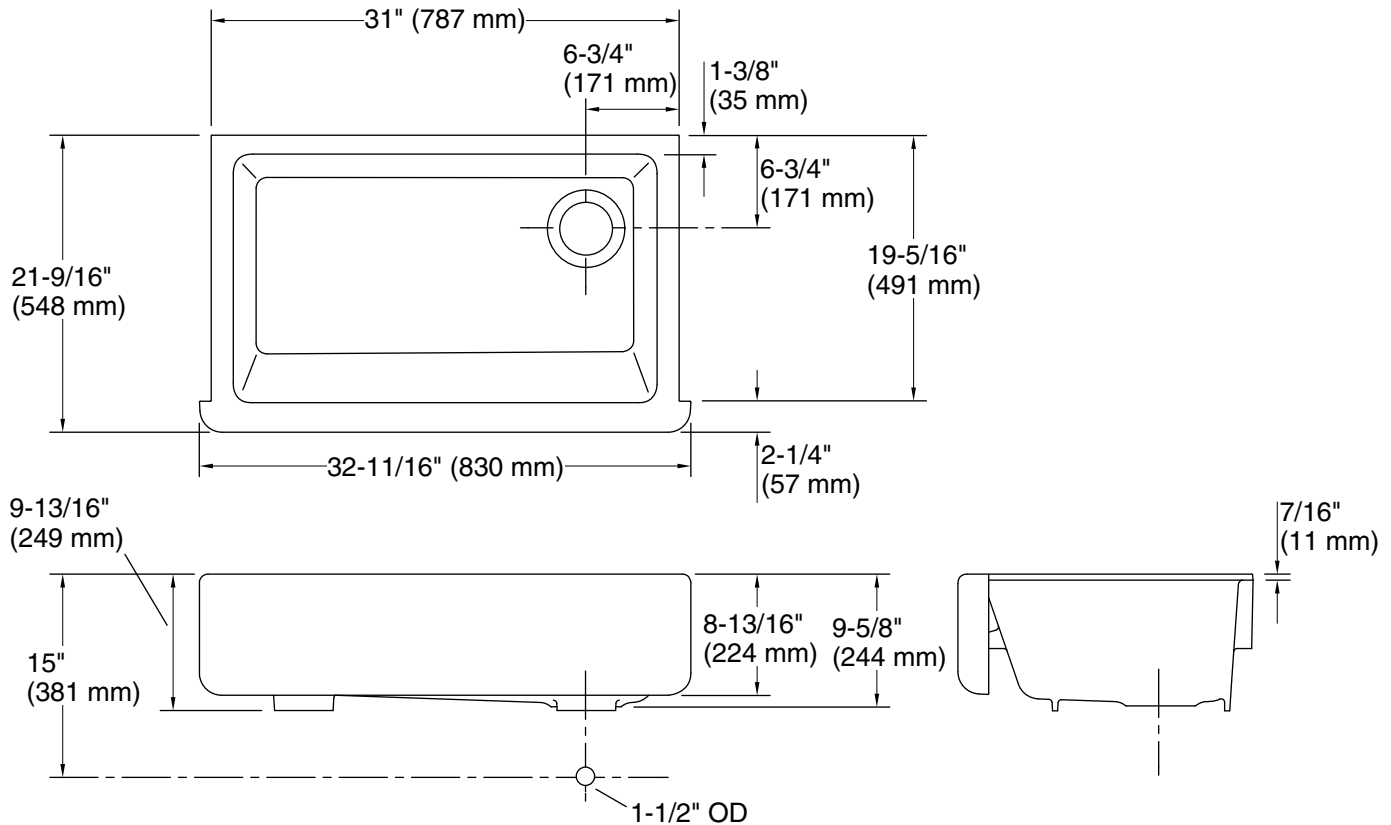

KOHLER®

Undermount single-bowl farmhouse kitchen sink with tall apron

Whitehaven®

K-5827

Technical Information

All product dimensions are nominal.

Bowl configuration: Single

Installation: Under-mount

Min. base cabinet width: 33" (838 mm)

Bowl area: Length: 27-3/4" (705 mm)
Width: 18-1/16" (459 mm)
Bowl depth: 8-13/16" (224 mm)
Water depth: 9" (229 mm)

Drain hole: 3-5/8" (92 mm)

Template: 1214395-7, required, included
1217812, required, included

Notes

Install this product according to the installation instructions.

NOTICE: Countertop manufacturer or cutter must use the current product template available at www.kohler.com, or by calling 1-800-4KOHLER. Kohler Co. is not responsible for cutout errors when the incorrect cutout template is used.

IMPORTANT! The distance from the top edge of the cabinet to the top of the cabinet door must be at least 9" (229 mm) to install this sink.

1-800-4KOHLER (1-800-456-4537)

Kohler Co. reserves the right to make revisions without notice to product specifications.

For the most current Specification Sheet, go to www.kohler.com.

THE BOLD LOOK
OF **KOHLER**®