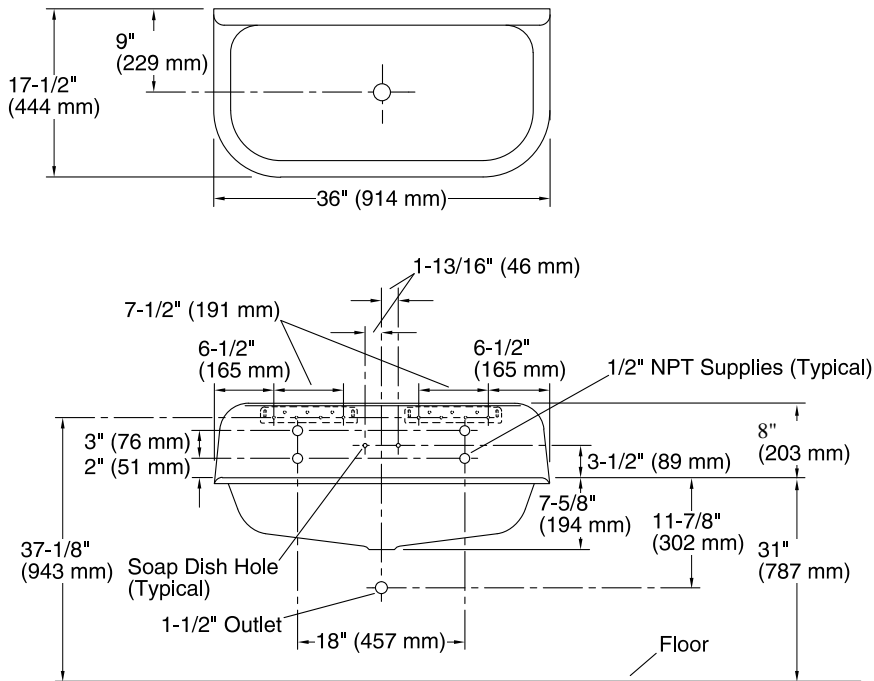

Features

- Kohler plumbing products mean beautiful form as much as reliable function.
- Drilled for two K-730T70 Triton® Bowe® Cannock™ faucets and one K-8880 soap dish.
- Constructed of KOHLER® Cast Iron.
- Sink exterior is an unpainted, ground-coat surface. Submitted pictures are customer photos that may reflect an alteration to the exterior, such as painting or refinishing, and may no longer reflect the raw elements of the cast iron material as purchased.

Included Components

- Additional Components:
Hanger(s)

Codes/Standards

ASME A112.19.1/CSA B45.2

KOHLER® Enameled Cast Iron Kitchen Sink Lifetime Limited Warranty

See website for detailed warranty information.

Available Colors/Finishes

Color tiles intended for reference only.

Color	Code	Description
-------	------	-------------

	0	White
---	---	-------

Technical Information

All product dimensions are nominal.

Bowl configuration:	Single
Installation:	Top-mount
Bowl area (Only):	Length: 32" (813 mm) Width: 14" (356 mm) Water depth: 7" (178 mm)
Number of deck holes:	4
Faucet hole spacing:	5-1/2" (140 mm)
Faucet hole(s):	1-1/2" (38 mm)
Soap/Lotion hole:	5/16" (8 mm)
Drain hole:	2-1/8" (54 mm)