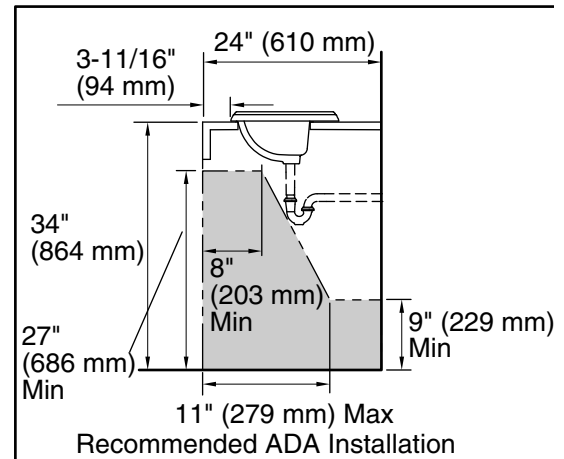

Features

- 4" (102 mm) centerset faucet holes.
- Elegant rectangular basin.
- Overflow drain.
- Coordinates with other products in the Memoirs collection.

Material

- Vitreous china.

Installation

- Drop-in.

Technical Information

All product dimensions are nominal.

Bowl configuration:	Single
Installation:	Drop-in
Bowl area (Only):	Length: 17" (432 mm) Width: 10" (254 mm) Water depth: 5" (127 mm)
Number of deck holes:	3
Faucet hole spacing:	4" (102 mm)
Faucet hole(s):	1-1/4" (32 mm)
Drain hole:	1-3/4" (44 mm)
Template:	1003676, required, included