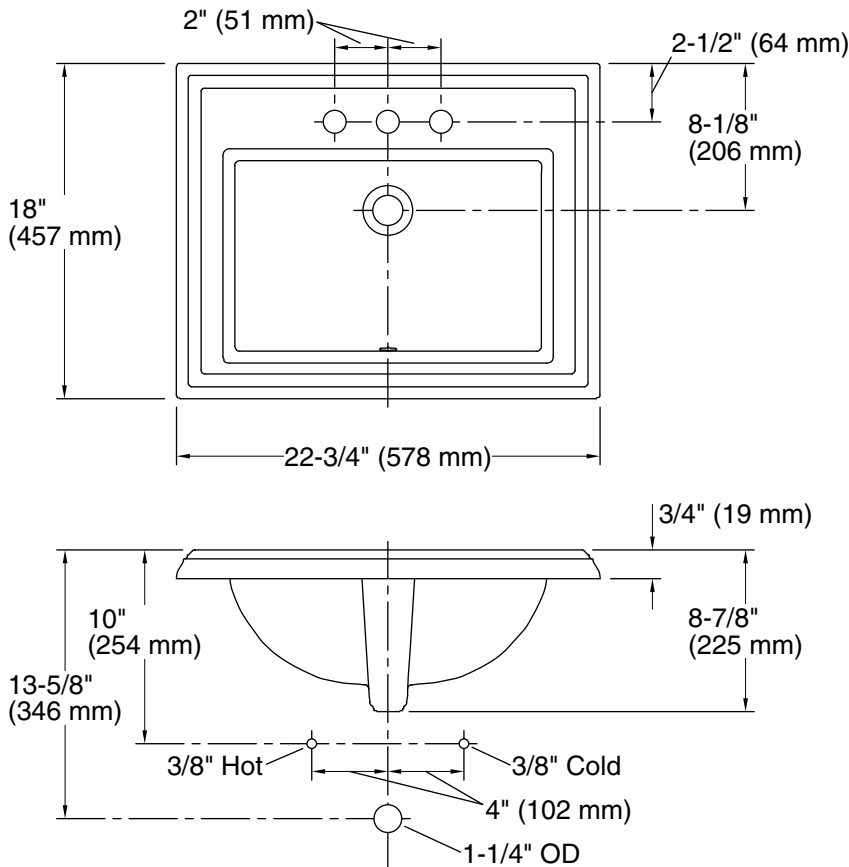

Features

- 4" (102 mm) centerset faucet holes.
- Elegant rectangular basin.
- Overflow drain.
- Coordinates with other products in the Memoirs collection.

Material

- Vitreous china.

Installation

- Drop-in.

Technical Information

All product dimensions are nominal.

Bowl configuration:	Single
Installation:	Drop-in
Bowl area (Only):	Length: 17" (432 mm) Width: 10" (254 mm) Water depth: 5" (127 mm)
Number of deck holes:	3
Faucet hole spacing:	4" (102 mm)
Faucet hole(s):	1-1/4" (32 mm)
Drain hole:	1-3/4" (44 mm)
Template:	1003676, required, included