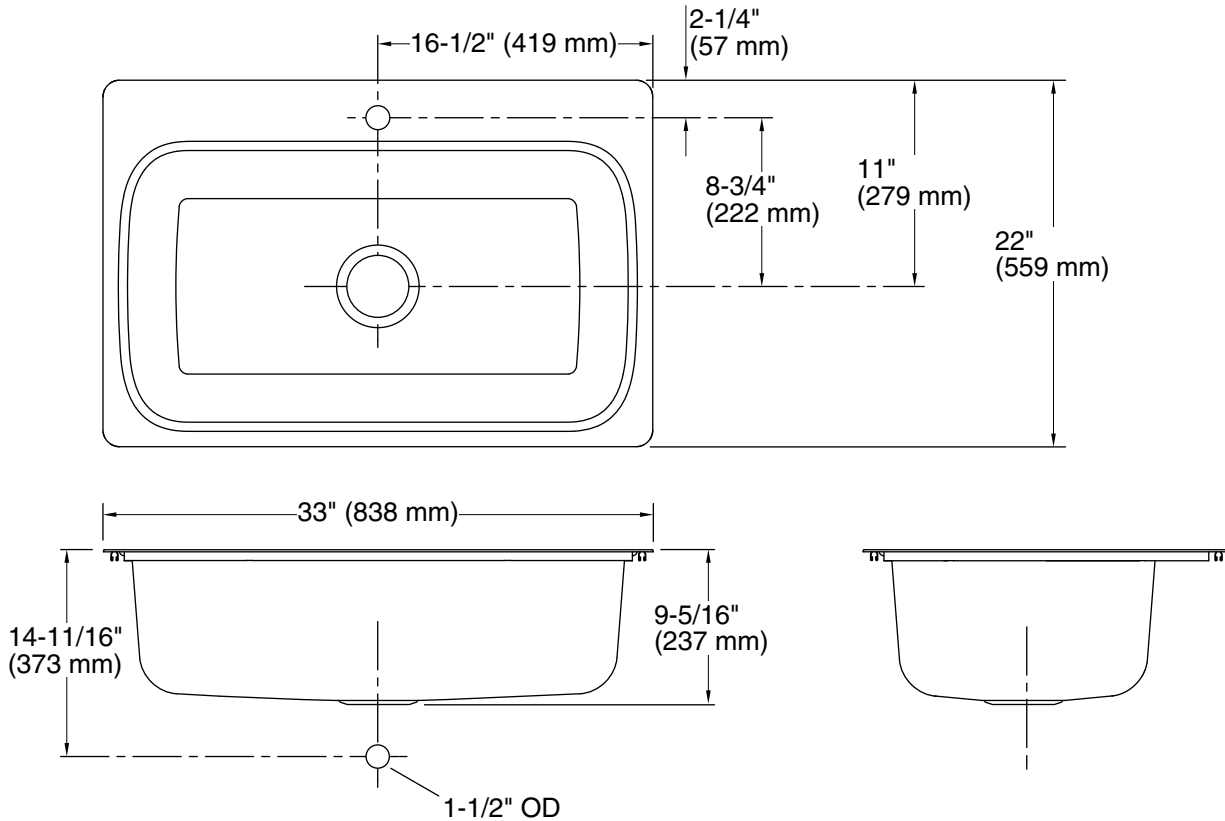

## Features

- 36" minimum base cabinet width.
- Single bowl.
- 9" (229 mm) depth provides generous workspace.
- Single faucet hole.
- Includes installation hardware.

## Technical Information

All product dimensions are nominal.

|                          |   |
|--------------------------|---|
| Installation:            | Top-mount   |
| Min. base cabinet width: | 36" (914 mm)  |
| Bowl area (Only):        | Length: 29-7/16" (748 mm)<br>Width: 15-11/16" (399 mm)<br>Bowl depth: 9" (229 mm)<br>Water depth: 9" (229 mm) |
| Number of deck holes:    | 1   |
| Faucet hole(s):          | 1-7/16" (37 mm)   |
| Drain hole:              | 3-3/4" (94 mm)  |