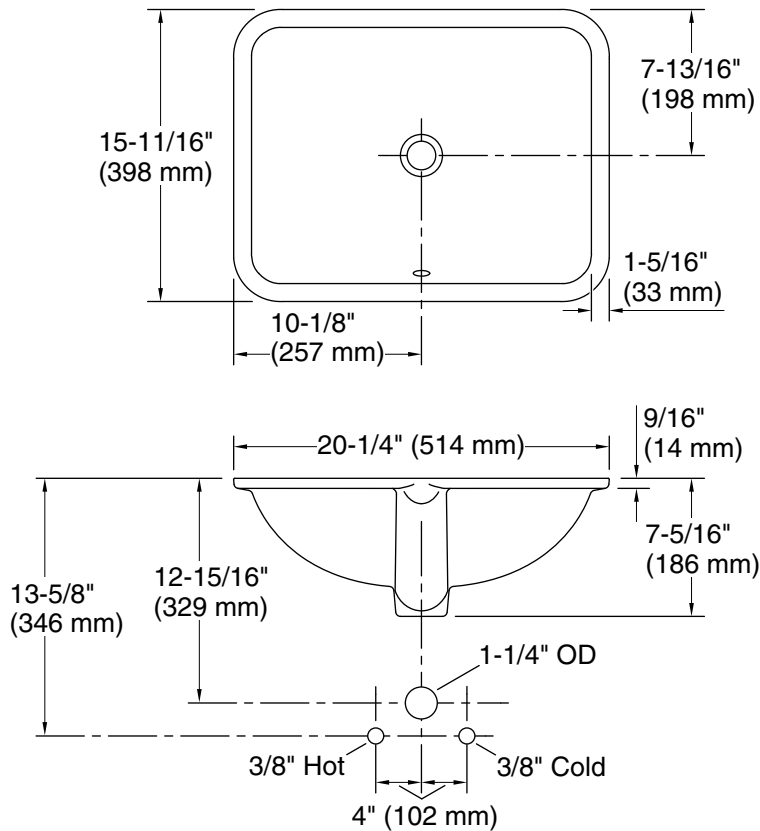

Caxton® Rectangle

Under-mount Bathroom Sink

K-20000

Technical Information

All product dimensions are nominal.

Installation:	Under-mount
Bowl area:	Length: 17-5/8" (448 mm) Width: 13-1/8" (334 mm) Bowl depth: 5-5/16" (135 mm) Water depth: 3-5/8" (93 mm)
Drain hole:	1-3/4" (44 mm)
Template:	Under-mount, 1281904-7, required, not included

Notes

Install this product according to the installation instructions.

Countertop manufacturer or cutter must use the cut-out template provided with the product, or a current one provided by Kohler Co. (call 1-800-43-FOCUS). Kohler Co. is not responsible for cut-out errors when the incorrect cut-out template is used.

ADA, CSA B651 compliant when installed to the specific requirements of these regulations.