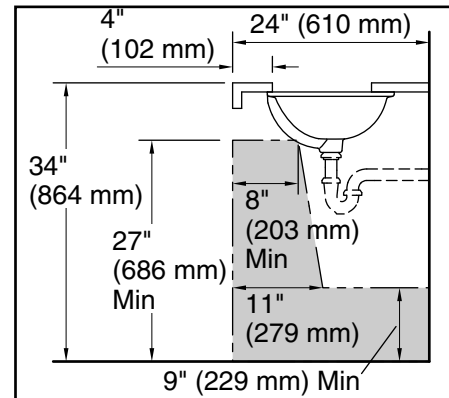

Caxton® Rectangle

Under-mount Bathroom Sink

K-20000

Technical Information

All product dimensions are nominal.

Installation:	Under-mount
Bowl area:	Length: 17-5/8" (448 mm) Width: 13-1/8" (334 mm) Bowl depth: 5-5/16" (135 mm) Water depth: 3-5/8" (93 mm)
Drain hole:	1-3/4" (44 mm)
Template:	Under-mount, 1281904-7, required, not included

Notes

Install this product according to the installation instructions.

Countertop manufacturer or cutter must use the cut-out template provided with the product, or a current one provided by Kohler Co. (call 1-800-43-FOCUS). Kohler Co. is not responsible for cut-out errors when the incorrect cut-out template is used.

ADA, CSA B651 compliant when installed to the specific requirements of these regulations.