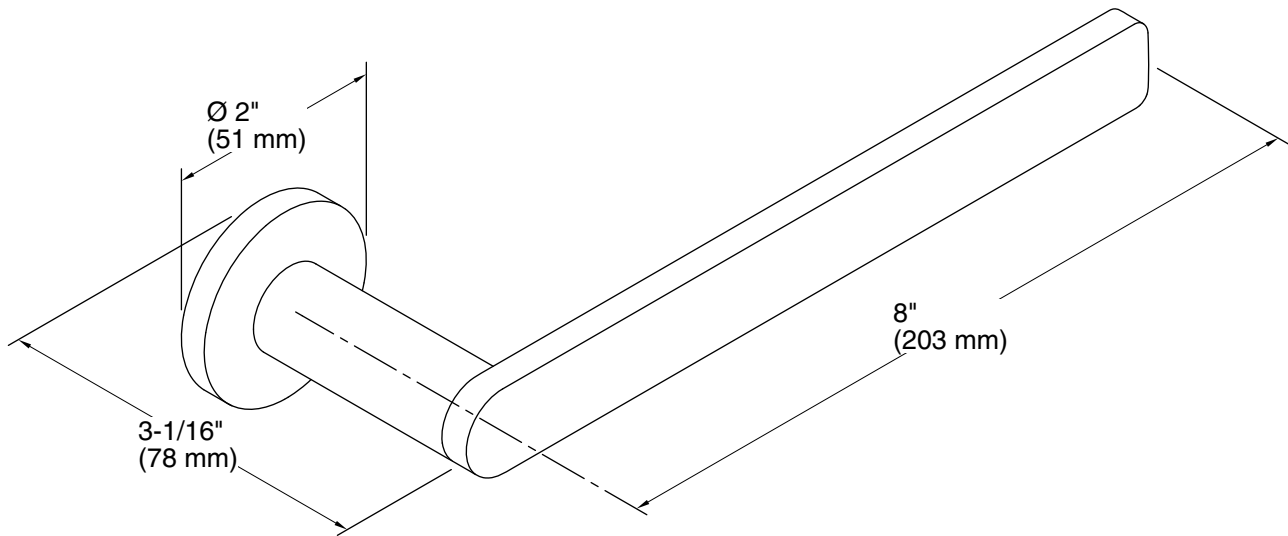

### Technical Information

All product dimensions are nominal.

Installation Type: Wall-mount

Material: Zinc, Brass