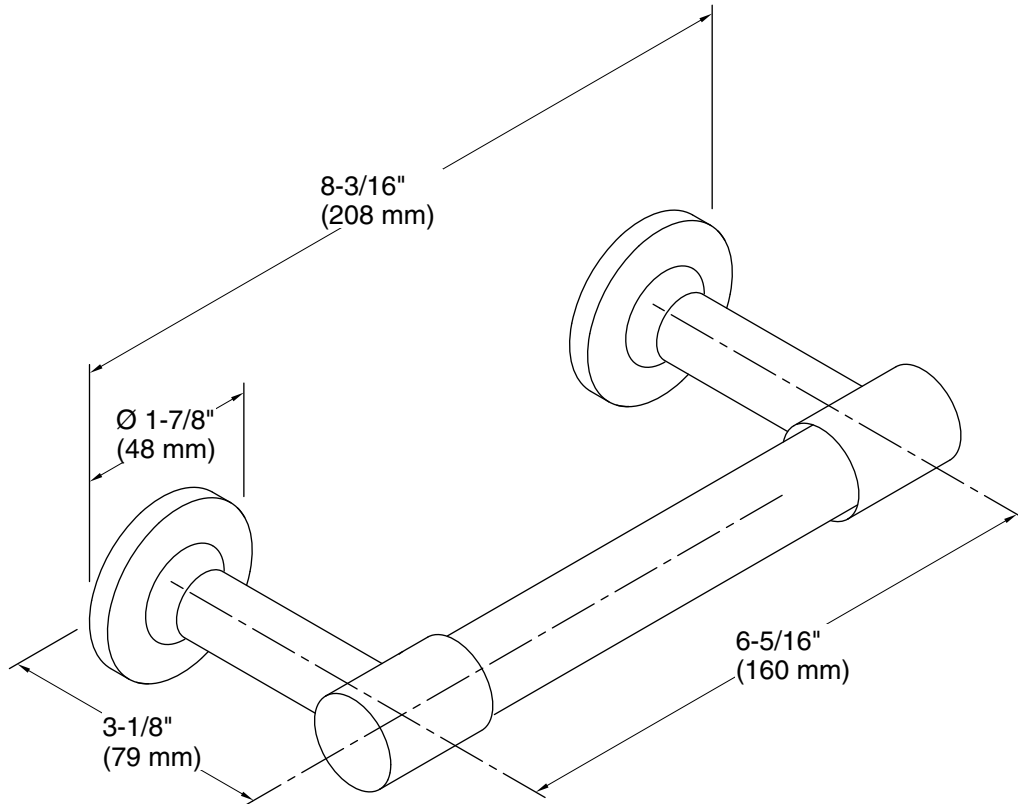

Technical Information

All product dimensions are nominal.

Material: Metal

Notes

Install this product according to the installation guide.

CAUTION: Risk of personal injury. Do not install these products in any area where they are likely to be used inadvertently as a grab bar or support bar. These products are not designed or intended for use as a grab bar or support bar.