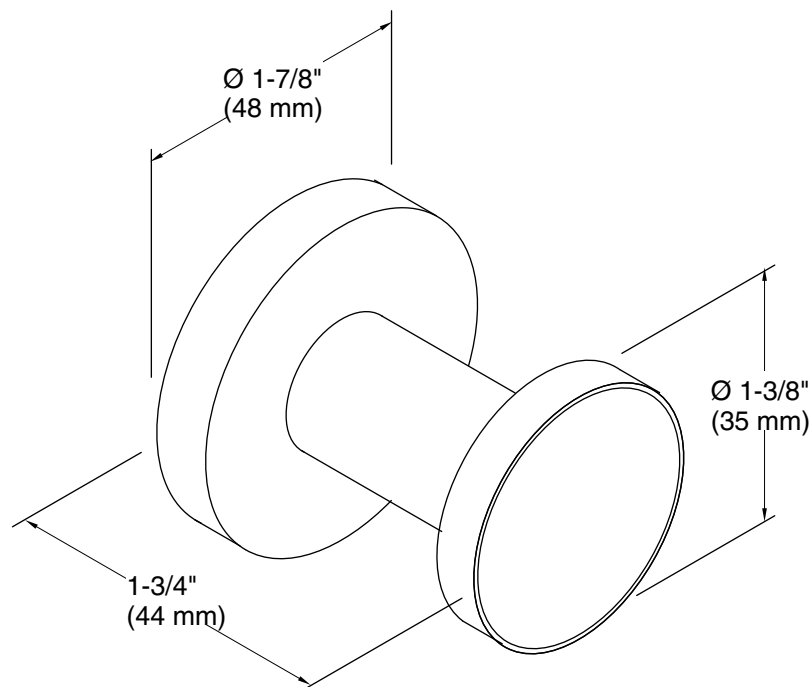

Technical Information

All product dimensions are nominal.

Material: Metal

Notes

Install this product according to the installation guide.