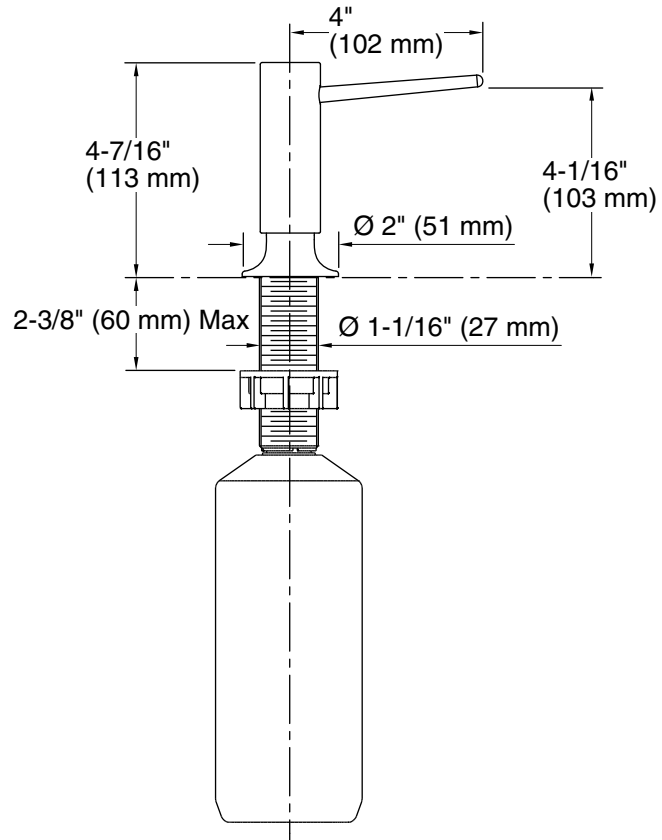

### Features

- Holds up to 16 ounces of soap or lotion; refillable from top.
- Greater thread length is suitable for use with thicker countertops.
- Coordinates with contemporary-style faucets.

### Technical Information

All product dimensions are nominal.

Material: Brass