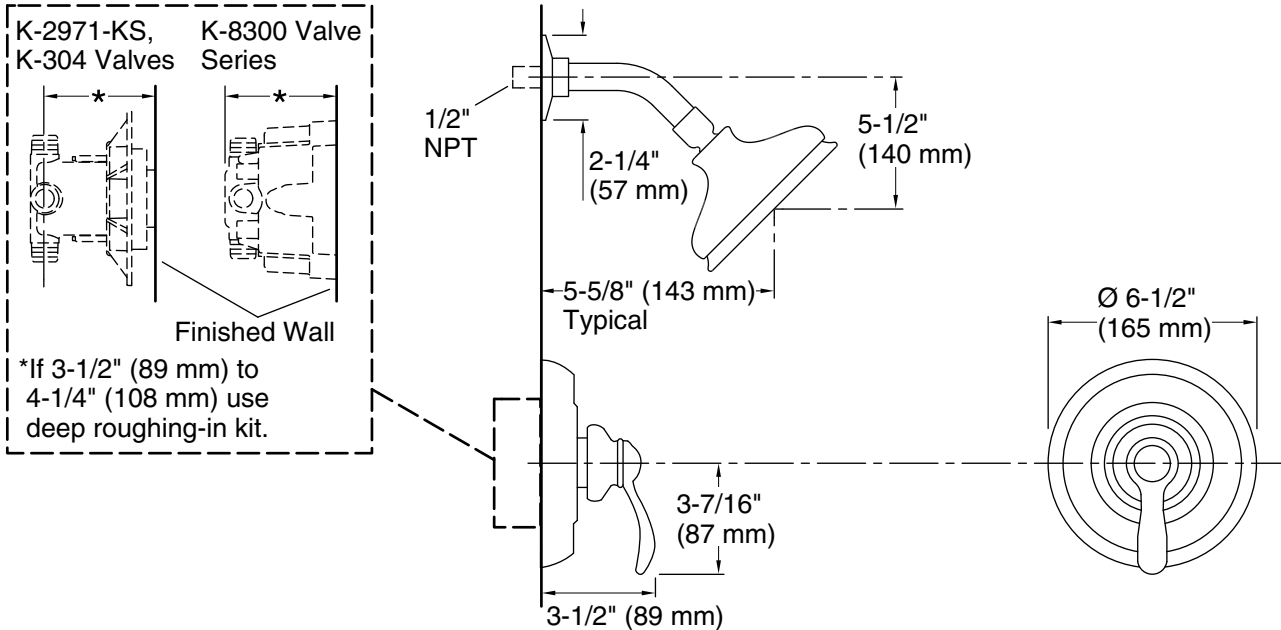

Technical Information

All product dimensions are nominal.

Showerhead/Body Spray:

Rated maximum flow: 2.5 gal/min (9.5 l/min)

Pressure: 80 psi (5.5 bar)

Notes

Install the product according to the installation guide.