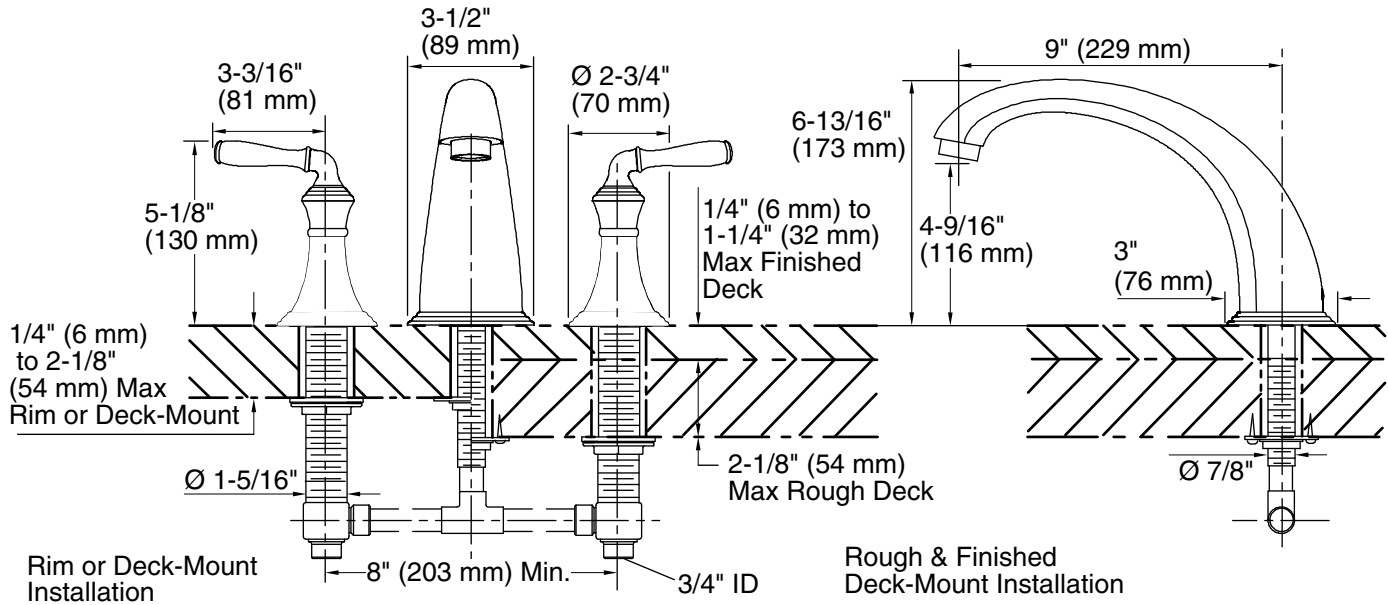

Features

- Two lever handles allow for both volume and temperature control.
- 9" (229 mm) nondiverter spout.
- Coordinates with Devonshire faucets, accessories, and showering components to complete your bathroom.

Technical Information

All product dimensions are nominal.

Drain included: No

Spout:

Spout reach: 9" (229 mm)

Notes

Install this product according to the installation guide.

ADA, OBC, CSA B651 compliant when installed to the specific requirements of these regulations.