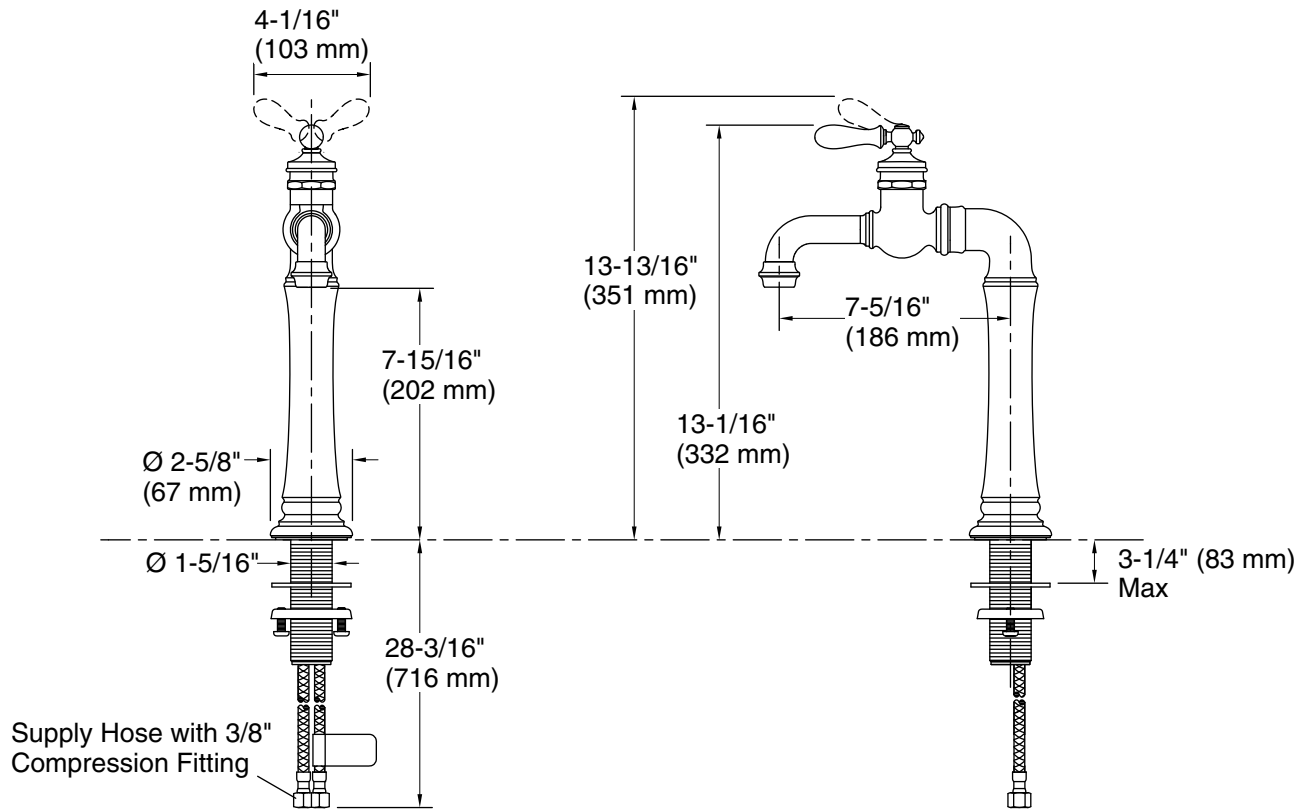

Material

- Premium metal construction for durability and reliability.

Installation

- Flexible connections for easy installation.
- Single-hole installation.

Adapters, Rough-in and Extension Kits

1012715 Range: 3-1/4" (83 mm) -
 5-3/8" (137 mm)

Technical Information

All product dimensions are nominal.

Valve body: Plastic

Spout:

Spout reach: 7-5/16" (186 mm)

Notes

Install this product according to the installation guide.