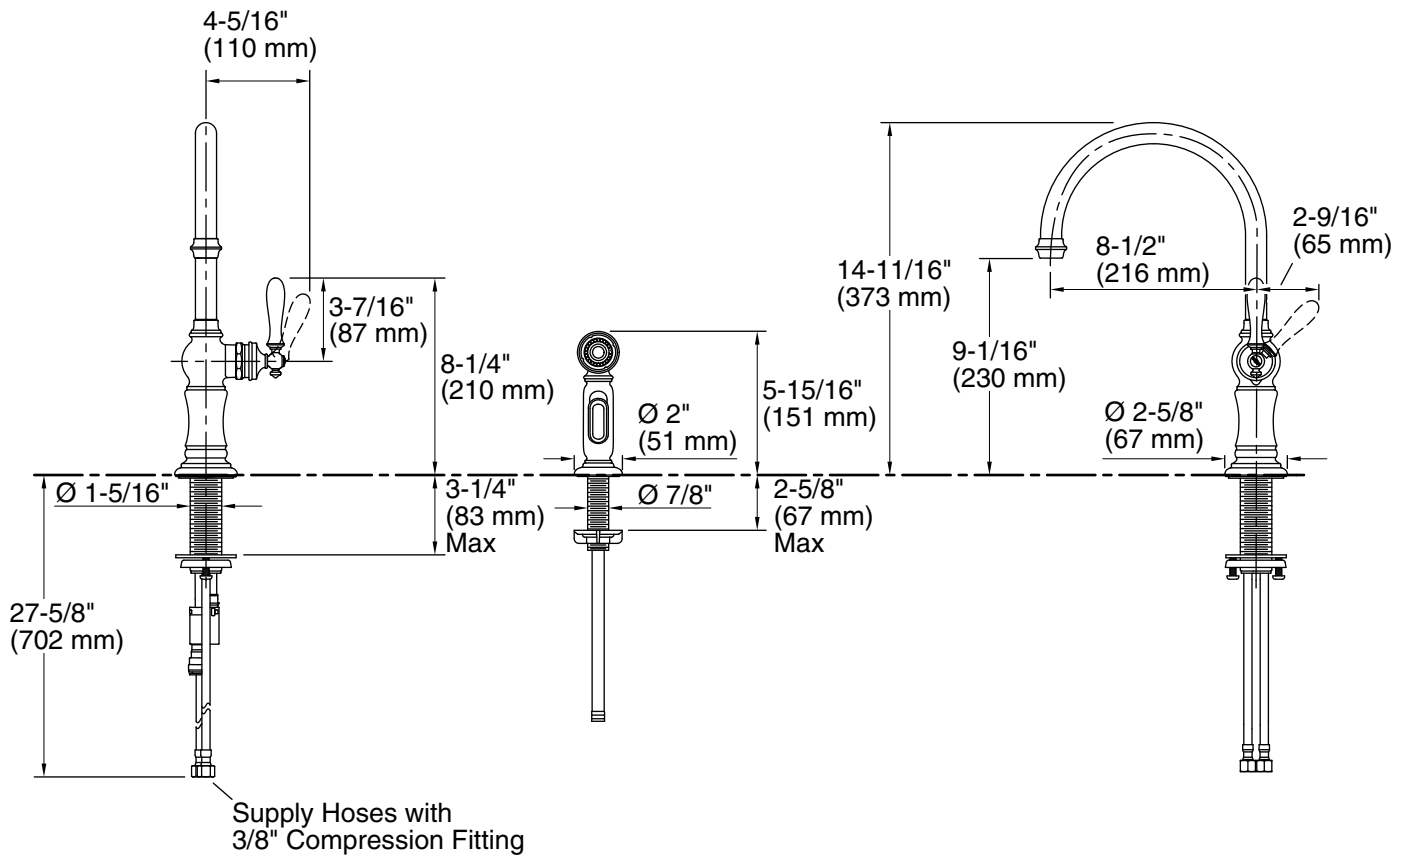

Features

- Matching two-function sidespray featuring Sweep® Spray and BerrySoft® provides convenience for cleaning and food prep.
- High-arch spout with 360° spout rotation offers superior clearance for filling pots and cleaning.
- KOHLER ceramic disc valves exceed industry longevity standards for a lifetime of durable performance.
- ProMotion® technology's light, quiet braided hose and swiveling ball joint make the sidespray easier and more comfortable to use.
- MasterClean™ sprayface features an easy-to-clean surface that withstands mineral buildup.
- Single lever handle is simple to use and makes adjusting water temperature easy.
- Temperature memory allows faucet to be turned on and off at the temperature set during prior usage.
- Available with 8-1/2" (216mm) swing spout reach.
- Flexible connections for easy installation.
- 1.5 gpm (5.7 lpm) maximum flow rate at 60 psi (4.14 bar).

Installation

- For two-hole or four-hole installation (3-hole escutcheon available; sold separately, K-99272).

Adapters, Rough-in and Extension Kits

1012715	Range: 3-1/4" (83 mm) - 5-3/8" (137 mm)
1030920	Range: 2-5/8" (67 mm) - 3-3/4" (95 mm)

Technical Information

All product dimensions are nominal.

Spout:

Spout reach: 8-1/2" (216 mm)

Notes

Install this product according to the installation guide.

Meets all local plumbing codes for backflow prevention requirements.