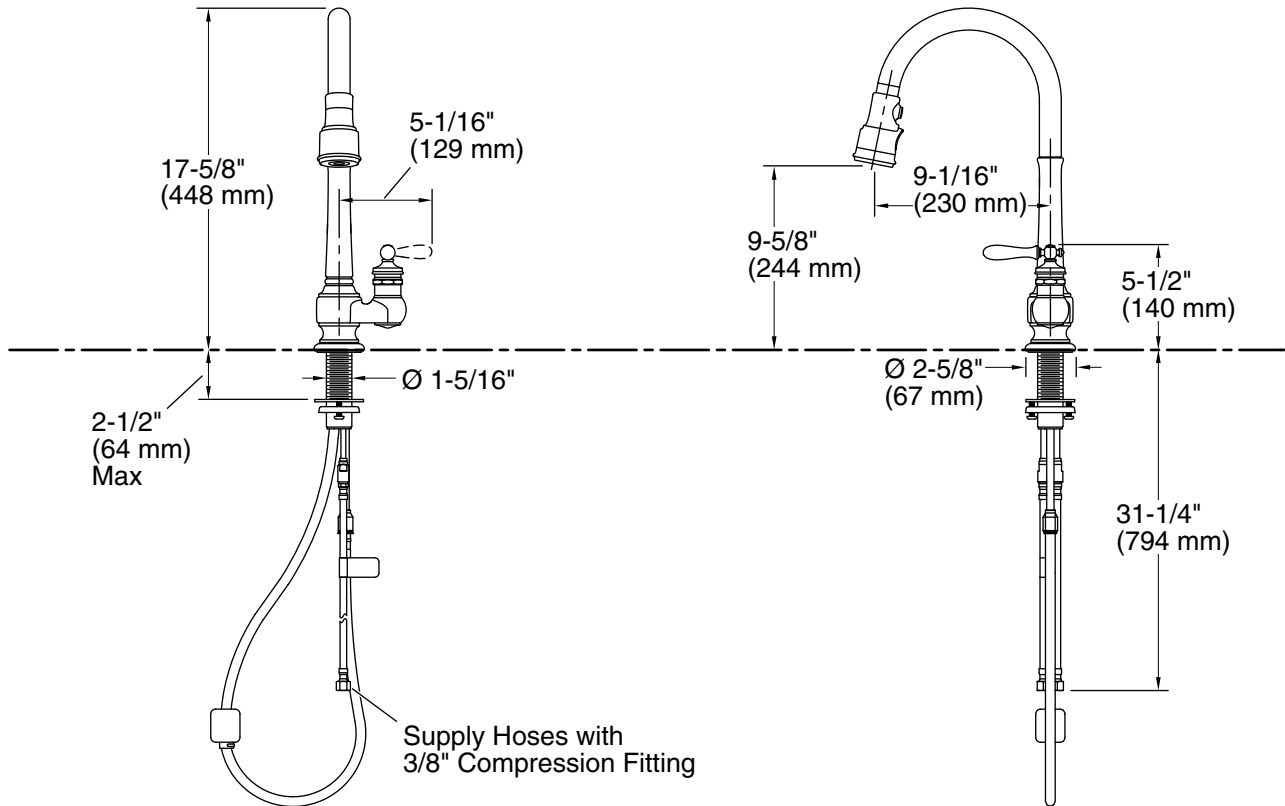

Adapters, Rough-in and Extension Kits

1012715 Range: 3-1/4" (83 mm) - 5-3/8" (137 mm)

Recommended Products/Accessories

1167289 1.5 GPM [5.7 l/min] Low Flow Kit
K-99272 Three-Hole Kitchen Faucet Escutcheon
K-23723 Faucet cleaner

Technical Information

All product dimensions are nominal.

Notes

Install this product according to the installation guide.

ADA complaint for faucet handles only.

ADA, CSA B651 compliant when installed to the specific requirements of these regulations.