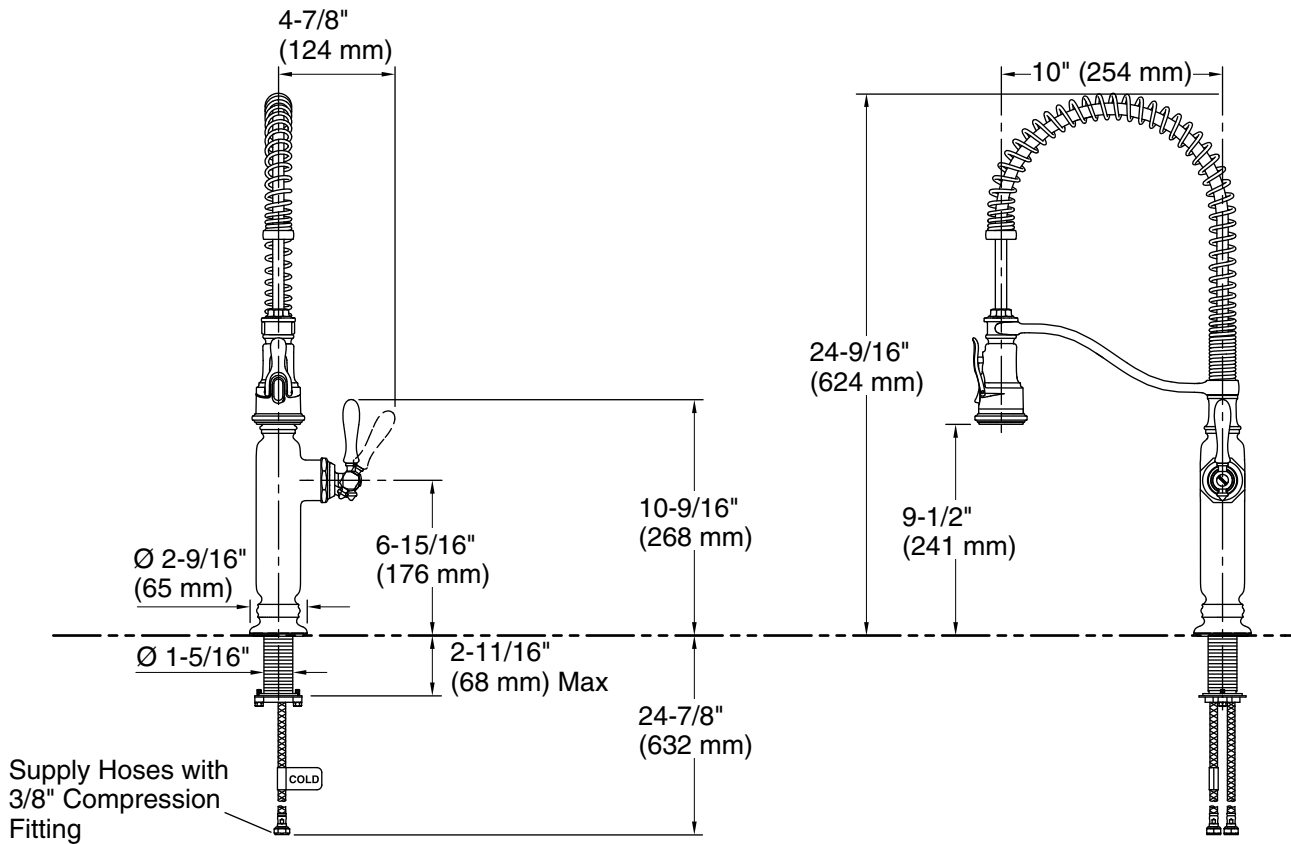

Technical Information

All product dimensions are nominal.

Valve body: Composite

Notes

Install this product according to the installation instructions.

ADA, CSA B651 compliant when installed to the specific requirements of these regulations.