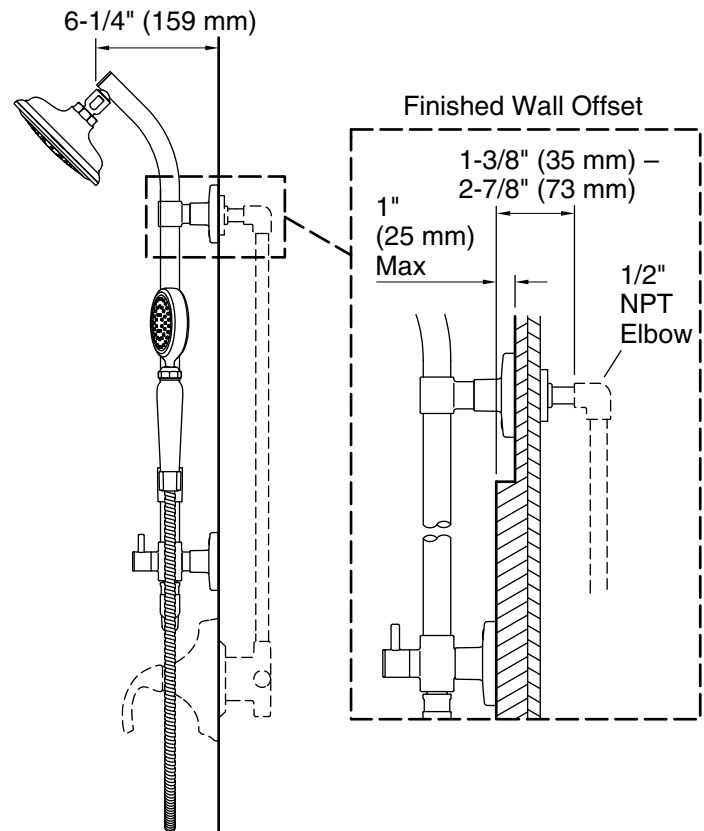

### Features

- Includes K-72774 Artifacts showerhead, K-72776 Artifacts handshower, K-45906 HydroRail-S shower column, and K-9514 MasterShower® 60" (1524 mm) metal hose.
- Optimized sprayface features a new nozzle geometry that delivers a more focused coverage of large water droplets that both minimizes wasteful overspray and increases cleaning and hair-rinsing performance.
- MasterClean™ sprayface features an easy-to-clean surface that withstands mineral buildup.
- New translucent nozzle color provides improved visual aesthetics with all available finishes.
- 2.0 gpm (gallons per minute) showerhead and handshower flow rate.
- Slidebar bracket allows you to adjust height and angle of handheld shower head.
- Diverter at the base of the column makes for easy toggling between handshower and showerhead.

### Included Components

Product consists of:

- K-72774 Single-function Showerhead
- K-72776 Single-function Showerhead
- K-45906 Shower column
- K-9514 60" Shower Hose

OBC

### Technical Information

All product dimensions are nominal.