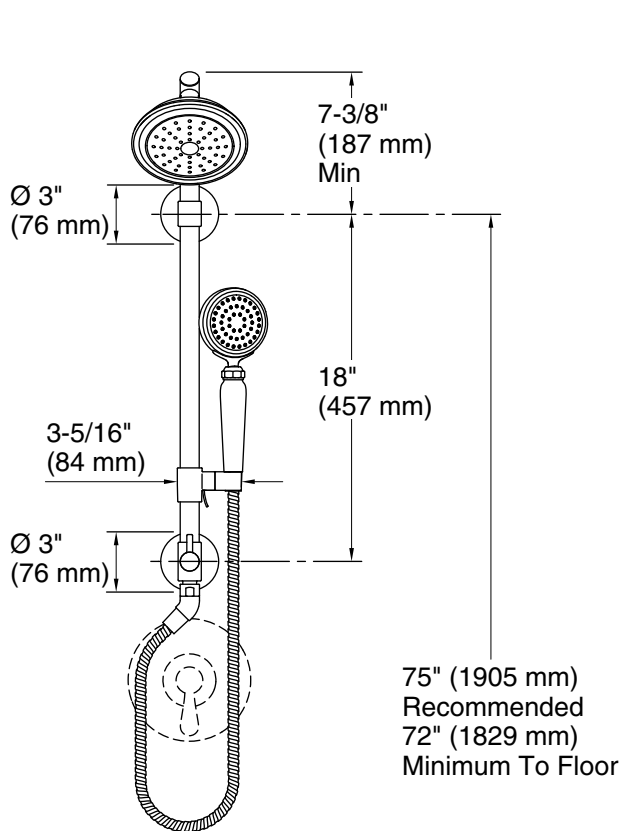

### Features

- Includes K-72774 Artifacts showerhead, K-72776 Artifacts handshower, K-45906 HydroRail-S shower column, and K-9514 MasterShower® 60" (1524 mm) metal hose.
- Optimized sprayface features a new nozzle geometry that delivers a more focused coverage of large water droplets that both minimizes wasteful overspray and increases cleaning and hair-rinsing performance.
- MasterClean™ sprayface features an easy-to-clean surface that withstands mineral buildup.
- New translucent nozzle color provides improved visual aesthetics with all available finishes.
- 2.0 gpm (gallons per minute) showerhead and handshower flow rate.
- Slidebar bracket allows you to adjust height and angle of handheld shower head.
- Diverter at the base of the column makes for easy toggling between handshower and showerhead.

### Installation

- In-shower only wall-mount installation.
- Installs in less than 60 minutes without changes to in-wall plumbing (subject to condition of existing installation).
- May require additional service parts based on installation type (see installation guide for details).
- Includes an adapter that will fit with most installations but may require K-1194630, K-1187917 or K-1194302.

### Included Components

Product consists of:

- K-72774 Single-function Showerhead
- K-72776 Single-function Showerhead
- K-45906 Shower column
- K-9514 60" Shower Hose

OBC

### Technical Information

All product dimensions are nominal.