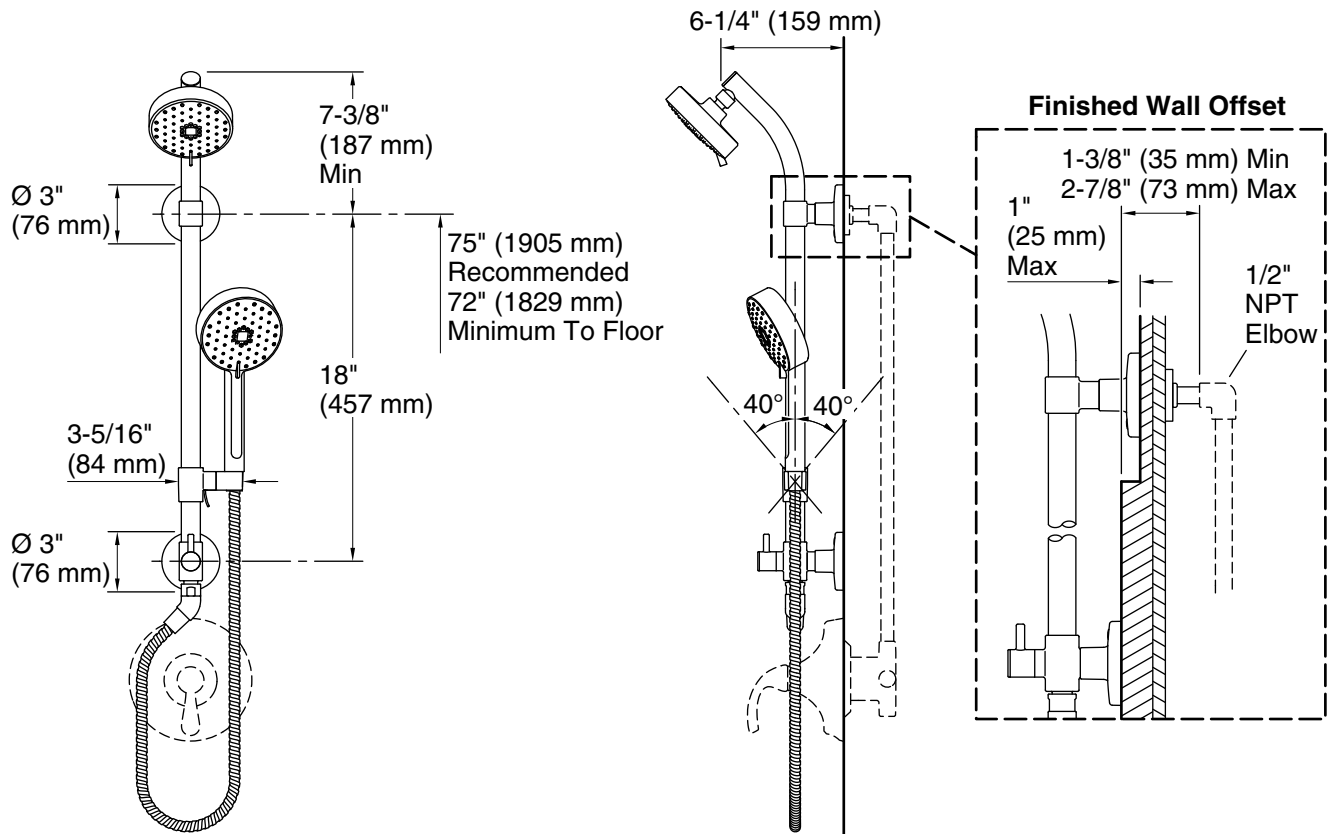

Installation

- Wall-mount.
- For use in shower-only installations.
- Installs in less than 60 minutes without changes to in-wall plumbing (subject to condition of existing installation).
- May require additional service parts based on installation type (see installation guide for details).
- Includes an adapter that will fit with most installations but may require K-1194630, K-1187917 or K-1194302.

Color tiles intended for reference only.

Color	Code	Description
	CP	Polished Chrome
	BN	Vibrant® Brushed Nickel
	BL	Matte Black

Technical Information

All product dimensions are nominal.

Handshower:

Rated maximum flow: 2 gal/min (7.6 l/min)

Pressure: 45 psi (3.1 bar)

Showerhead/Body Spray:

Rated maximum flow: 2 gal/min (7.6 l/min)

Pressure: 45 psi (3.1 bar)

Notes

Install this product according to the installation guide.

IMPORTANT! The sidebar must be mounted to stud framing at both the top and bottom mounting locations. Do not use or depend on plastic wall anchors to attach the sidebar.