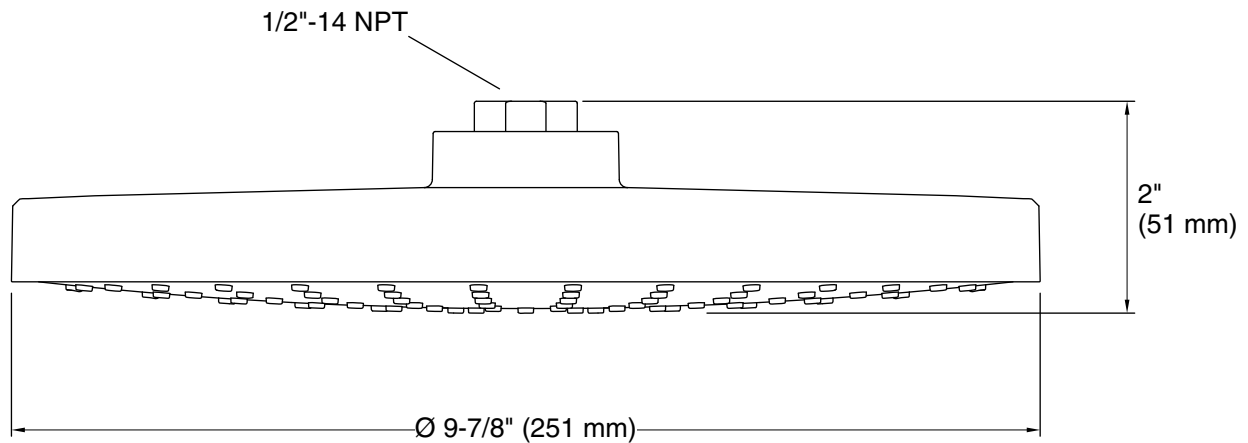

**Technical Information**

All product dimensions are nominal.

**Faucet:**

Flow rate: 2 gal/min (7.6 l/min)

**Showerhead/Body Spray:**

Rated maximum flow: 2 gal/min (7.6 l/min)

Pressure: 45 psi (3.1 bar)

**Notes**