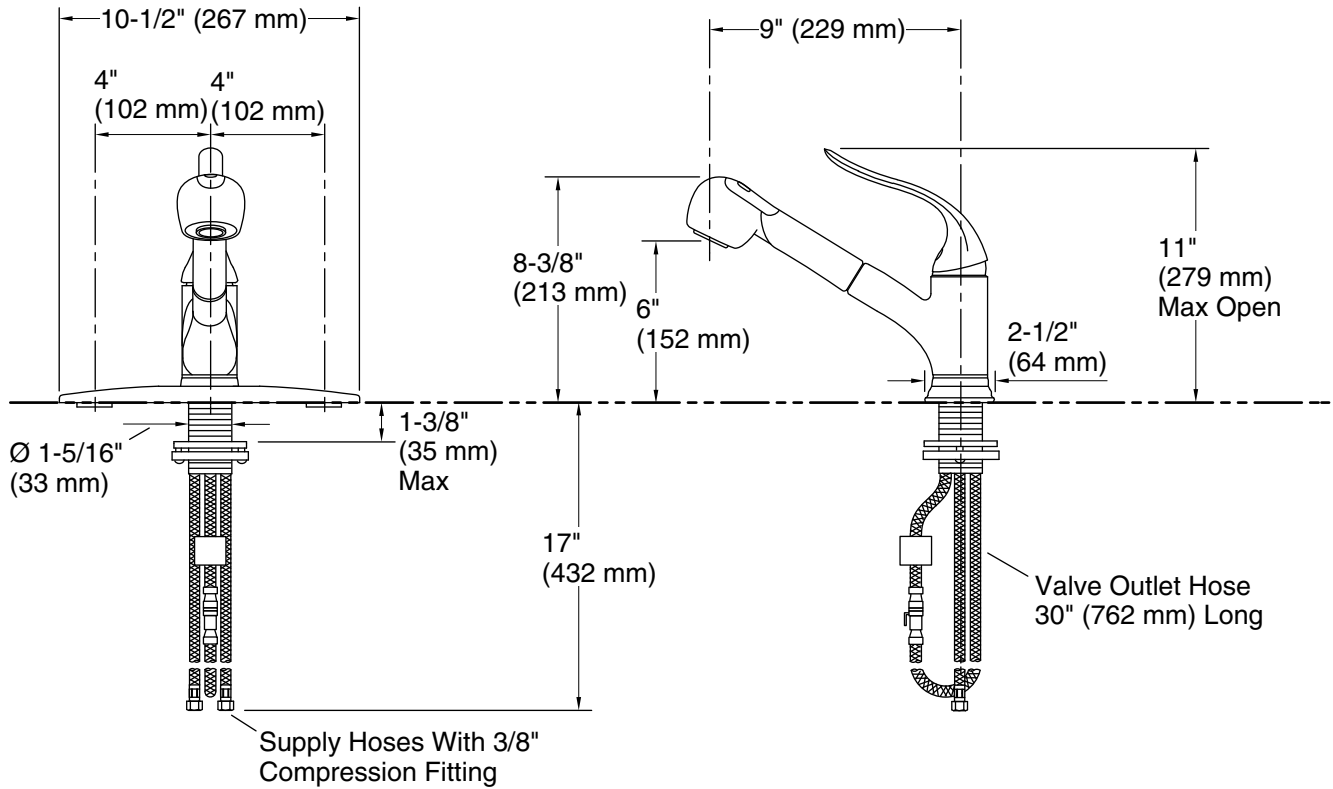

Material

- 1.8 gpm (6.8 lpm) maximum flow rate at 60 psi (4.1 bar).
- Premium metal construction for durability and reliability.
- KOHLER finishes resist corrosion and tarnishing.

Installation

- Single- or three-hole installation (escutcheon included).
- Flexible supply lines simplify installation.

Recommended Products/Accessories

K-23723 Faucet cleaner

Optional Products/Accessories

1012715 Kitchen Faucet Deep Rough-In Kit

ADA CSA B651

Codes/Standards

ASME A112.18.1/CSA B125.1
NSF/ANSI 372
NSF/ANSI 61
All applicable US Federal and State material regulations
DOE - Energy Policy Act 1992
California Energy Commission (CEC)
ADA
ICC/ANSI A117.1
CSA B651

Technical Information

All product dimensions are nominal.

Notes

Install this product according to the installation guide.

All necessary parts included for both single-hole and three-hole installation.

ADA, CSA B651 compliant when installed to the specific requirements of these regulations.