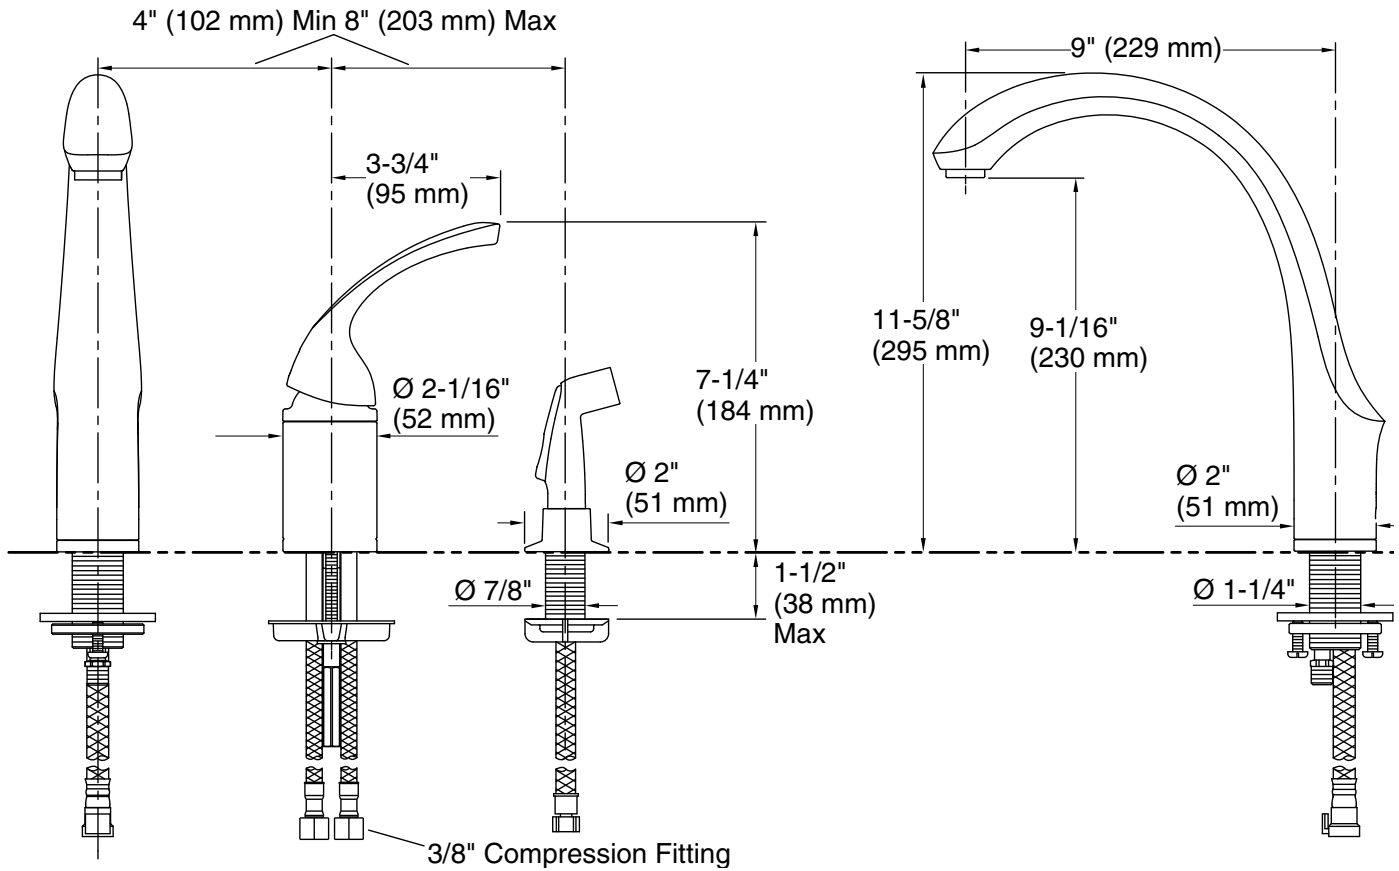

Recommended Products/Accessories

K-23723 Faucet cleaner

Optional Products/Accessories

1030920 Side Spray Deep Rough-In

ADA CSA B651

Codes/Standards

ASME A112.18.1/CSA B125.1
NSF/ANSI 61
NSF/ANSI 372
All applicable US Federal and State material regulations
DOE - Energy Policy Act 1992
California Energy Commission (CEC)
ADA
ICC/ANSI A117.1
CSA B651

Technical Information

All product dimensions are nominal.

Spout:

Spout reach: 9-1/16" (230 mm)

Notes

Install this product according to the installation guide.

ADA compliant for faucet handles only.

ADA, CSA B651 compliant when installed to the specific requirements of these regulations.