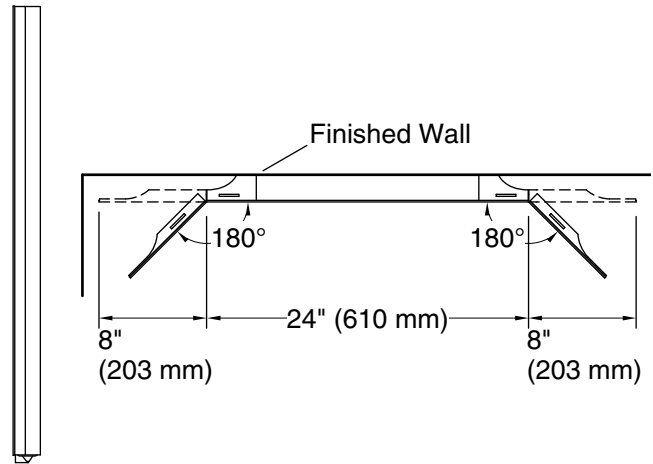

Required Electrical Service

One dedicated circuit required, protected with Class A Ground-Fault Circuit-Interrupter (GFCI). Outside North America, this device may be known as a Residual Current Device (RCD).

Lights: 120 V, 15 A, 60 Hz

Technical Information

All product dimensions are nominal.

Mirror type: Wall-mount pivot

Bluetooth® range: 33 ft (0.8 m)

Bluetooth® version: 4.0

Lighting included: Yes

Electrical component rating: Lights: 120 V, 0.3 A, 60 Hz, 36 W

Notes

Install this product according to the installation instructions.

Select the type of fastener based on the wall material. A minimum 20 lb (9.07 kg) load bearing fastener is recommended.

Install the fastener to a stud to avoid possible property and product damage.