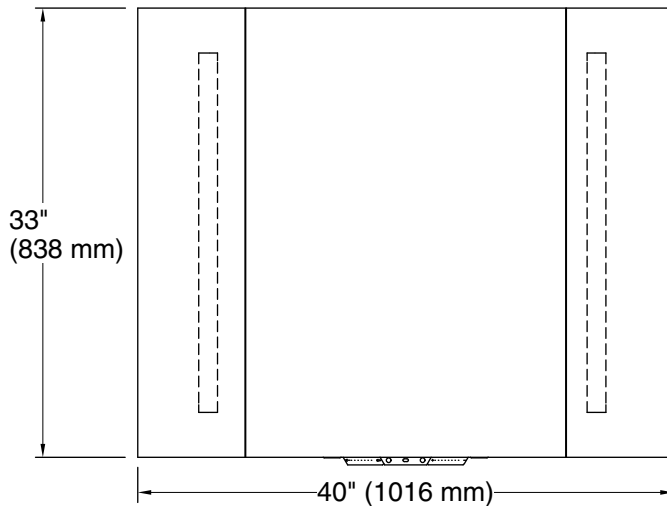

Required Electrical Service

One dedicated circuit required, protected with Class A Ground-Fault Circuit-Interrupter (GFCI). Outside North America, this device may be known as a Residual Current Device (RCD).

Lights: 120 V, 15 A, 60 Hz

Technical Information

All product dimensions are nominal.

Mirror type: Wall-mount pivot

Bluetooth® range: 33 ft (0.8 m)

Bluetooth® version: 4.0

Lighting included: Yes

Electrical component rating: Lights: 120 V, 0.3 A, 60 Hz, 36 W

Notes

Install this product according to the installation instructions.

Select the type of fastener based on the wall material. A minimum 20 lb (9.07 kg) load bearing fastener is recommended.

Install the fastener to a stud to avoid possible property and product damage.