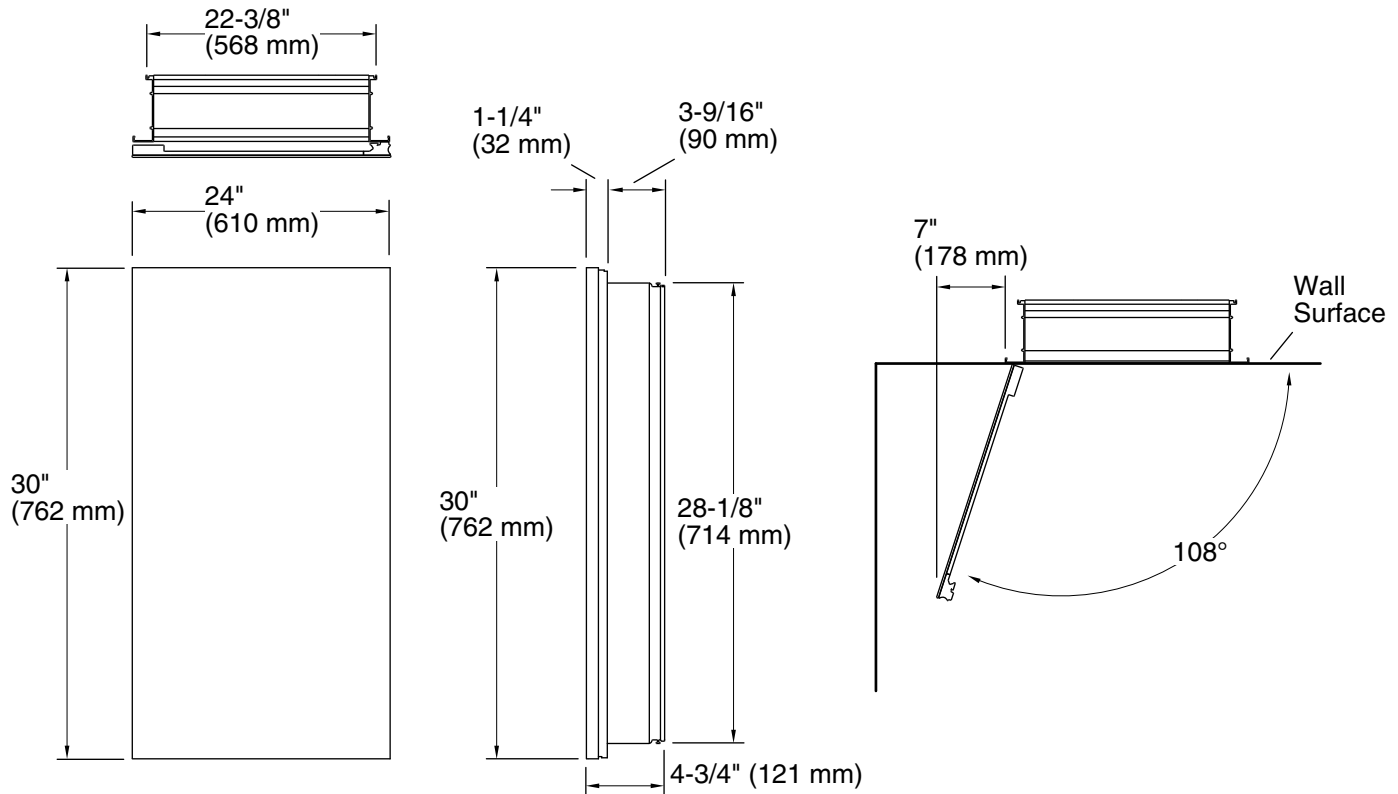

Technical Information

All product dimensions are nominal.

Notes

Install this product according to the installation guide.

IMPORTANT! For recess mounting, the wall cavity must be framed and cabinet secured to framing studs. Reroute any electrical wires or water supply piping from the wall cavity. If you encounter drain or vent piping, or if your wall is load-bearing, consult a professional before proceeding.

For surface mounting, use anchors (not provided) rated for the loaded weight of this product. Refer to the anchor manufacturer's instructions.

When determining the height of the cabinet, ensure the mirrored door will clear all obstacles (such as a faucet). A minimum distance of 3" (76 mm) is required.

This cabinet is designed for either right or left door swing. Check for obstructions.

Cutout for recess-mount installations:
22-1/2" (572 mm) width x 28-1/4" (718 mm) height x 3-11/16" (94 mm) depth.