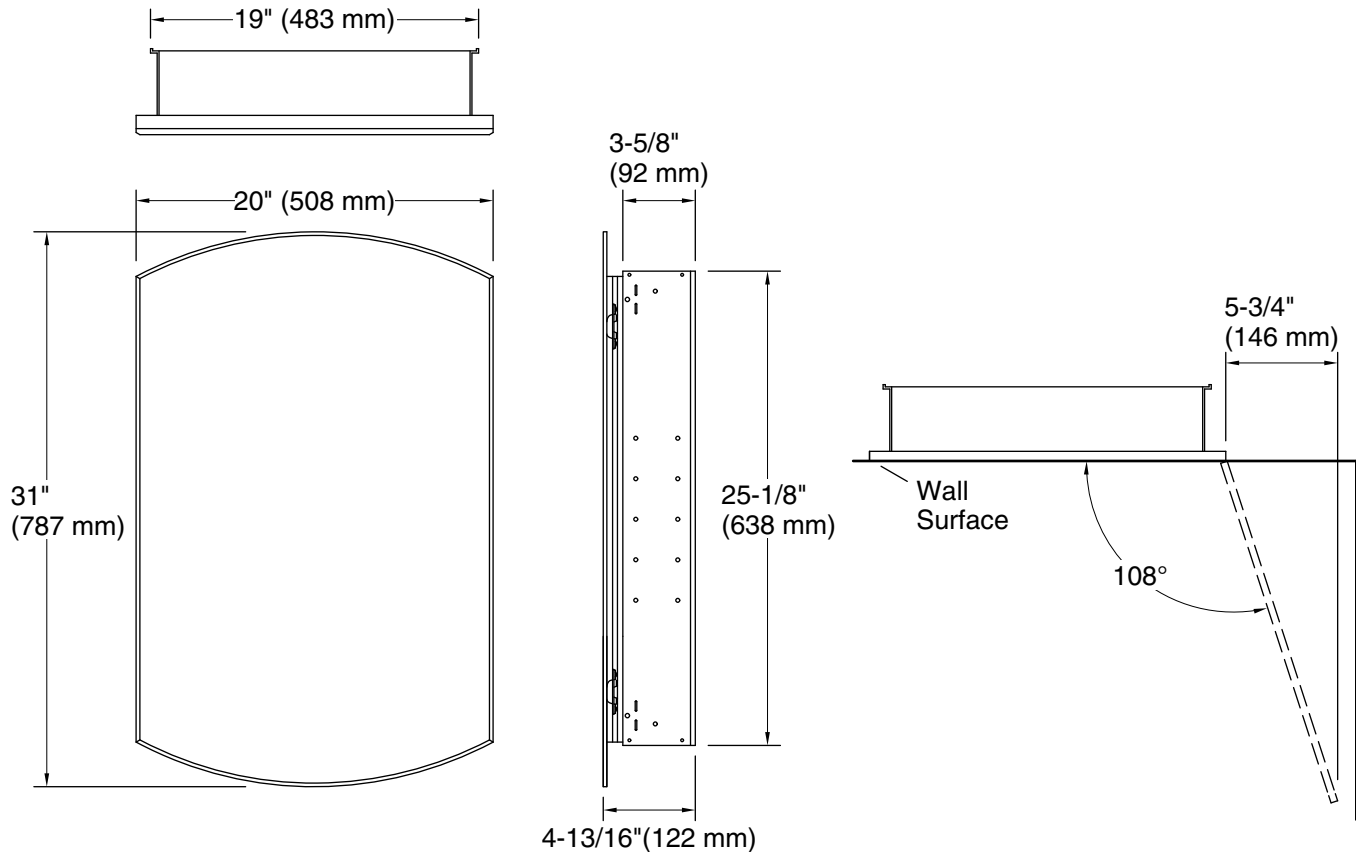

Technical Information

All product dimensions are nominal.

Notes

Install this product according to the installation guide.

When determining the height of the medicine cabinet, ensure the mirrored door will clear all obstacles (such as a faucet). A minimum distance of 2" (51 mm) is required.

Secure the screws (provided) to a stud to avoid possible property and product damage. If this is not possible, anchors (not provided) must be inserted before installing the screws.

This cabinet is designed for either right or left door swing. Check for obstructions.

Roughing-in opening for recess-mount installations: 19-1/4" (489 mm) x 25-1/4" (641 mm) x 3-15/16" (100 mm).