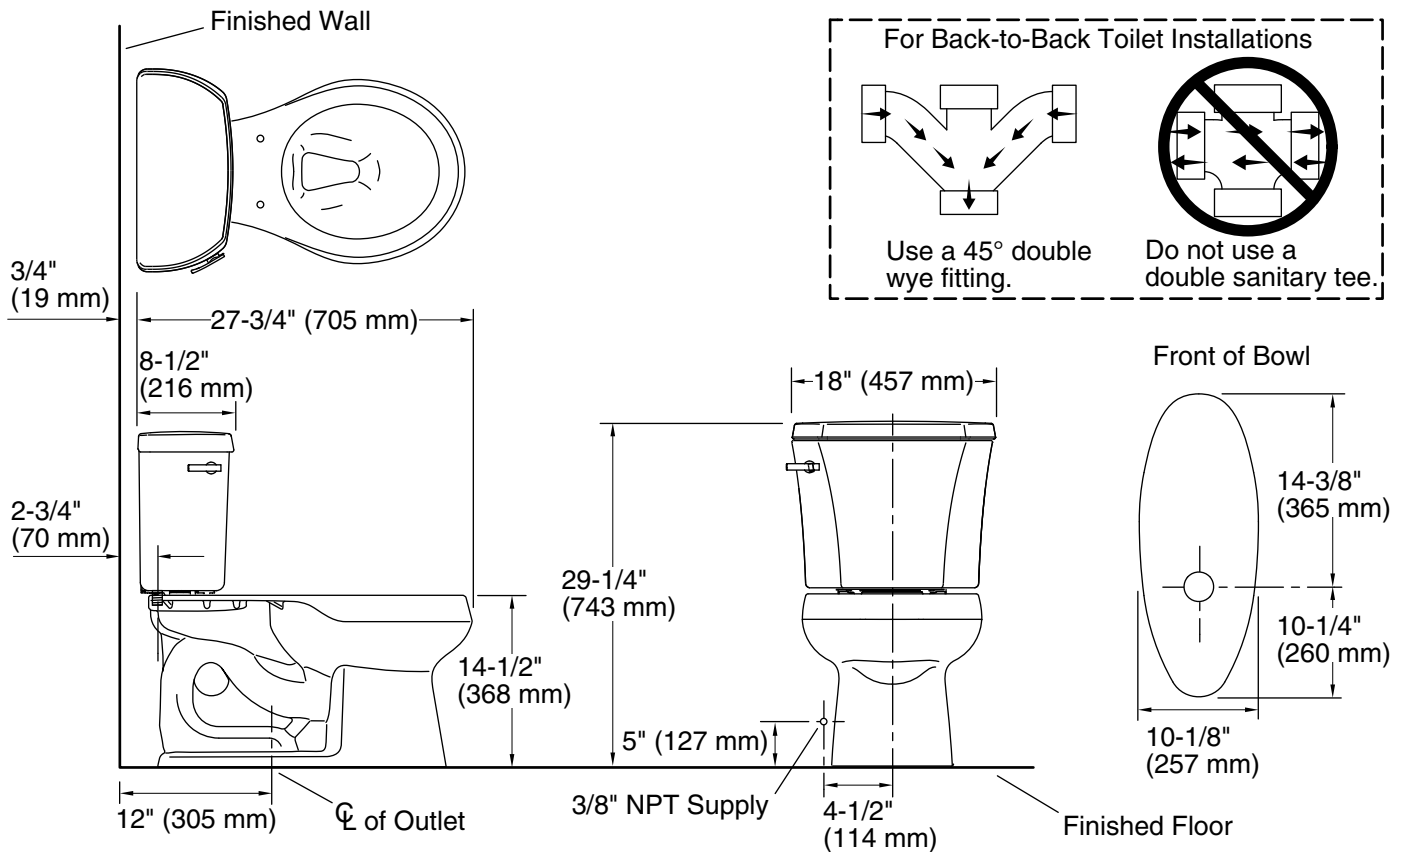

Features

- Two-piece design.
- Round-front bowl offers an ideal solution for smaller bathrooms and powder rooms.
- 1.6 gpf (6.0 lpf)
- Left-hand Polished Chrome trip lever.
- Combination consists of the K-4468 tank and the K-4197 bowl.
- Coordinates with other products in the Wellworth collection.

Installation

- Standard 12" (305 mm) rough-in.
- Three-bolt quick-connect installation.
- Seat and supply line sold separately.

Recommended Products/Accessories

K-4639 Cachet® Quiet-Close™ Round-Front Toilet Seat
K-5589 Purefresh® Round-Front Toilet Seat
K-76923 Puretide™ Quiet-Close™ Round-front manual
cleansing toilet seat
K-5420 Low-Profile Bolt Caps
K-9379 Trip Lever
1023457 Wax Ring/Hardware Kit
1265114 Connector Hose
K-23726 Drain treatment

Included Components

Product consists of:

K-4197 Round-Front Bowl
K-4468 Toilet tank, 1.6 gpf

Additional Components:

Bolt cap accessory pack
Tank accessory pack
Tank cover
Trip lever

Codes/Standards

ASME A112.19.2/CSA B45.1
DOE - Energy Policy Act 1992

Technical Information

All product dimensions are nominal.

Toilet type:	Two-piece, Floor-mount
Waste Outlet:	Floor
Bowl shape:	Round-front
Flush type:	Class Five®
Trap passageway:	2-1/8" (54 mm)
Water Consumption	
Full:	1.6 gpf (6 lpf)
Water surface size:	10-1/2" x 7-3/4" (267 mm x 197 mm)
Rim to water surface:	5-1/4" (133 mm)
Rough-in:	12" (305 mm)
Seat-mounting holes:	5-1/2" (140 mm)