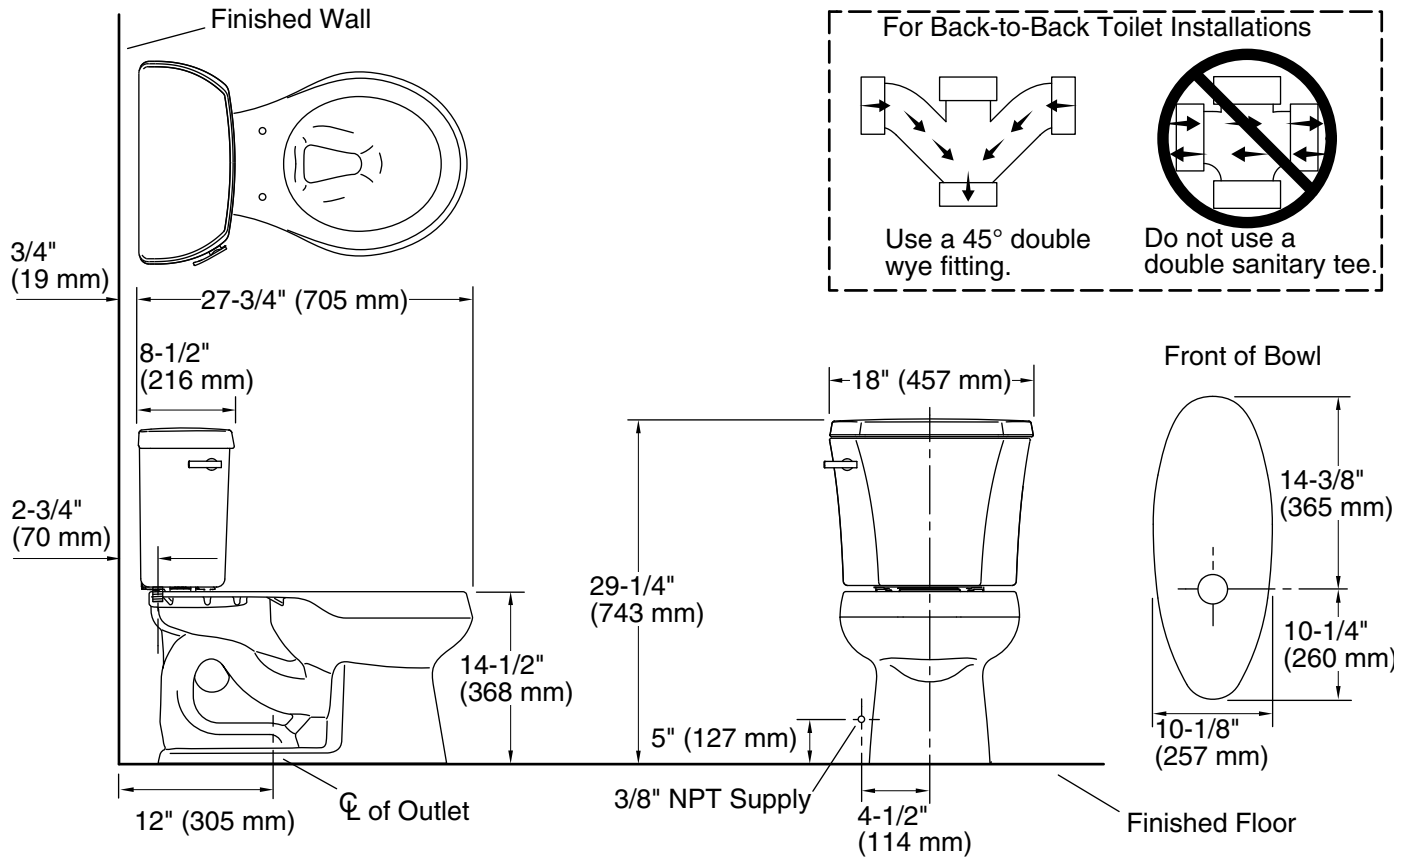

Features

- Two-piece design.
- Round-front bowl offers an ideal solution for smaller bathrooms and powder rooms.
- 1.28 gpf (4.8 lpf).
- Left-hand Polished Chrome trip lever.
- Combination consists of the K-4467 tank and the K-4197 bowl.
- Coordinates with other products in the Wellworth collection.

Installation

- Standard 12" (305 mm) rough-in.
- Three-bolt quick-connect installation.
- Seat and supply line sold separately.

Water Conservation & Rebates

- Eligible for consumer rebates in some municipalities.

Included Components

Product consists of:

K-4197 Round-Front Bowl
K-4467 Toilet tank, 1.28 gpf

Additional Components:

Bolt cap accessory pack
Tank accessory pack
Tank cover
Trip lever

Codes/Standards

ASME A112.19.2/CSA B45.1
DOE - Energy Policy Act 1992
EPA WaterSense®

Technical Information

All product dimensions are nominal.

| | |
|-----------------------|------------------------------------|
| Toilet type: | Two-piece, Floor-mount |
| Waste Outlet: | Floor |
| Bowl shape: | Round-front |
| Flush type: | Class Five® |
| Trap passageway: | 2-1/8" (54 mm) |
| Water Consumption | |
| Full: | 1.6 gpf (6 lpf) |
| Reduced: | 1.1 gpf (4.3 lpf) |
| Water surface size: | 10-1/2" x 7-3/4" (267 mm x 197 mm) |
| Rim to water surface: | 5-1/4" (133 mm) |
| Rough-in: | 12" (305 mm) |
| Seat-mounting holes: | 5-1/2" (140 mm) |