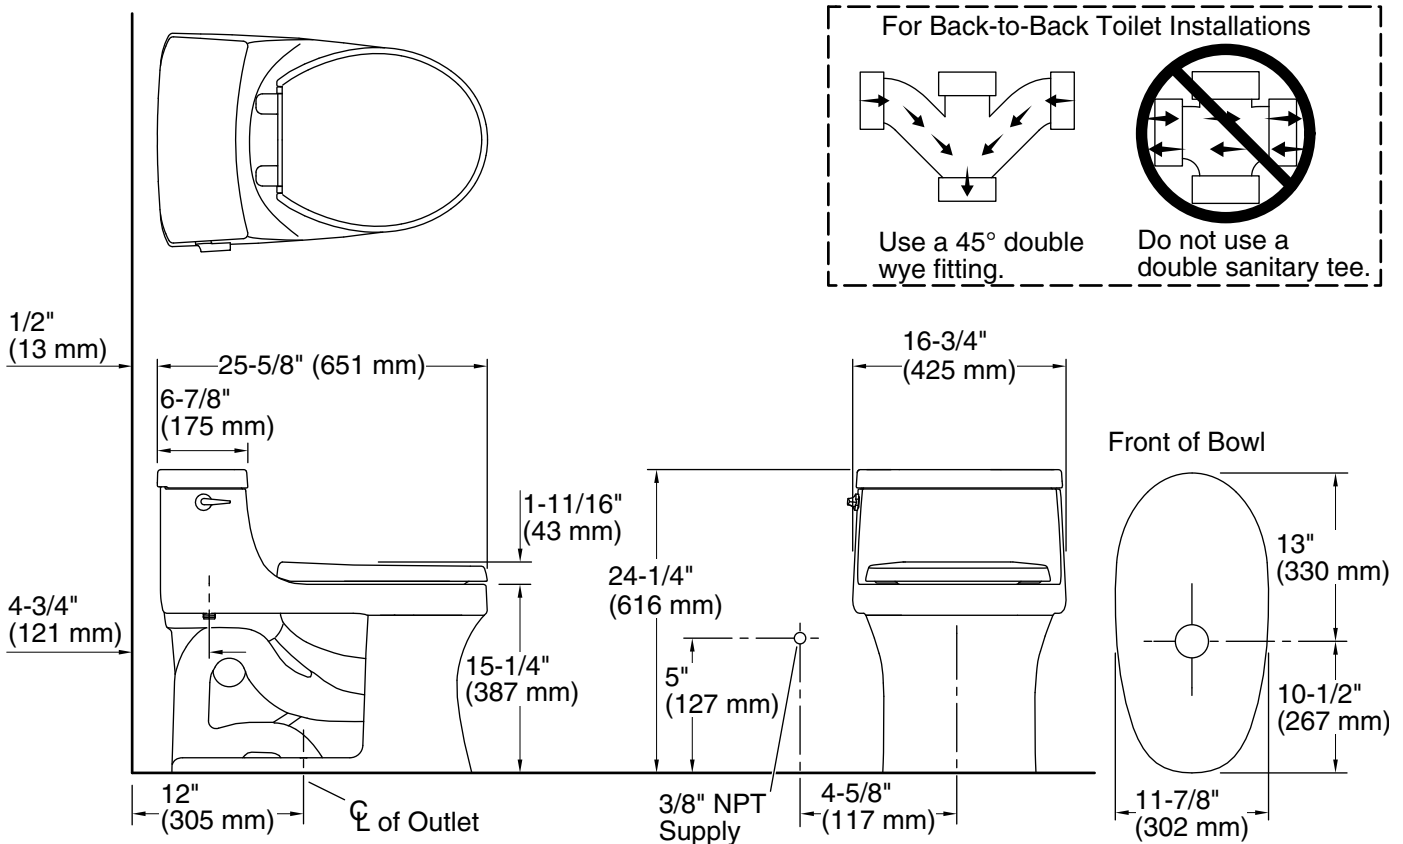

KOHLER®

San Souci®
one-piece round-front 1.28 gpf toilet
K-4007

Features

- One-piece toilets integrate the tank and bowl into a seamless, easy-to-clean design.
- Round-front bowl offers an ideal solution for smaller bathrooms and powder rooms.
- Low-profile design.
- 1.28 gpf (4.8 lpf).
- Left-hand Polished Chrome trip lever.
- Includes K-4009 Reveal® Quiet-Close™ with Grip-Tight seat.

Technology

- Single-flush gravity uses the force of gravity and a precision-engineered tank, bowl, and trapway to create a strong siphon during flushing.
- AquaPiston® canister allows water to flow into the bowl from all sides (360°), increasing the power and effectiveness of the flush.
- Flush valve's 3:2 ratio harnesses the natural force of gravity and optimizes flush performance.
- Durable canister design has 90% less exposed seal material than a 3" flapper for leak-free performance.
- Light-touch canister flush requires a lower actuation force than a flapper.

Installation

- Standard 12" (305 mm) rough-in.
- Supply line sold separately.

Water Conservation & Rebates

- Eligible for consumer rebates in some municipalities.

Recommended Products/Accessories

K-75758 Cachet® Nightlight Quiet-Close™ Round-front toilet seat
K-76923 Puretide™ Quiet-Close™ Round-front manual cleansing toilet seat
K-5420 Low-Profile Bolt Caps
K-9176 Trip Lever
1023457 Wax Ring/Hardware Kit
1265114 Connector Hose
K-23726 Drain treatment

Technical Information

All product dimensions are nominal.

Toilet type:	One-piece, Floor-mount
Waste Outlet:	Floor
Bowl shape:	Round-front
Flush type:	AquaPiston®
Trap passageway:	2-1/8" (54 mm)
Water Consumption	
Full:	1.28 gpf (4.8 lpf)
Water surface size:	9-1/4" x 6-3/4" (235 mm x 171 mm)
Rim to water surface:	6-5/16" (160 mm)
Rough-in:	12" (305 mm)
Seat-mounting holes:	5-1/2" (140 mm)