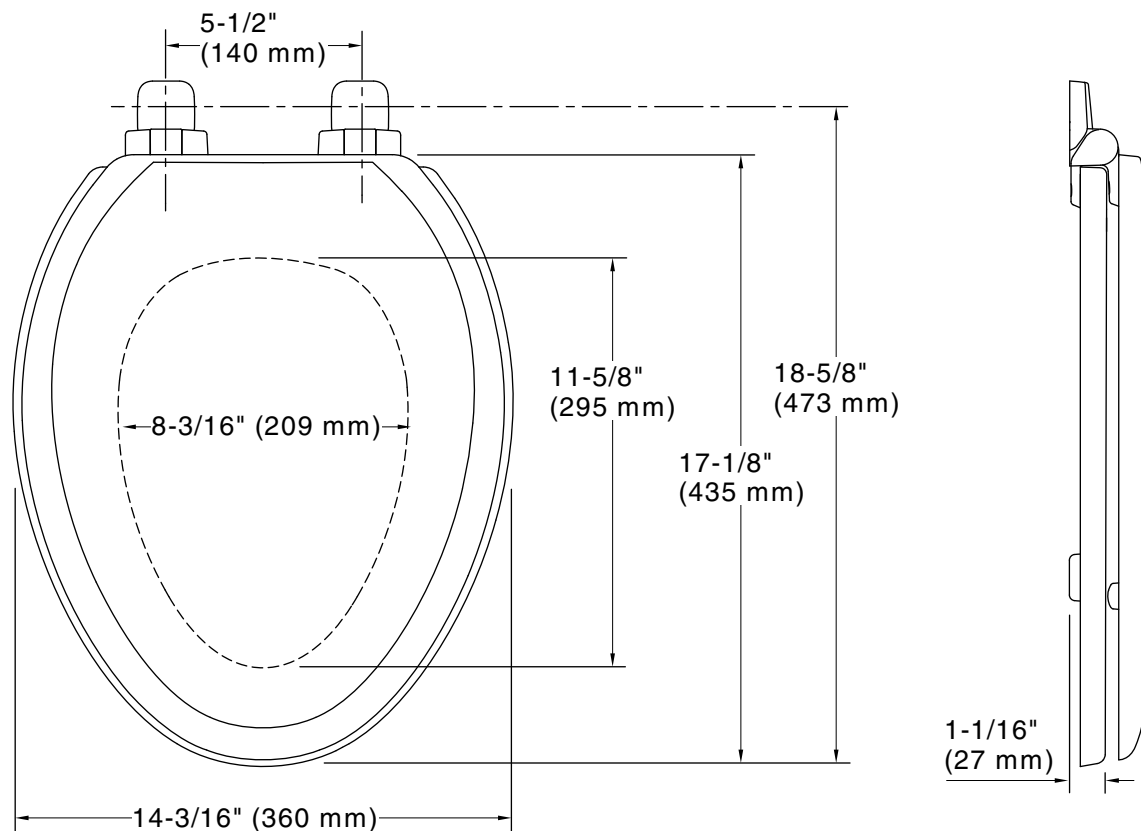

### Technical Information

All product dimensions are nominal.

Seat shape type: Elongated  
Seat front type: Closed-front  
Seat-mounting holes: 5-1/2" (140 mm)