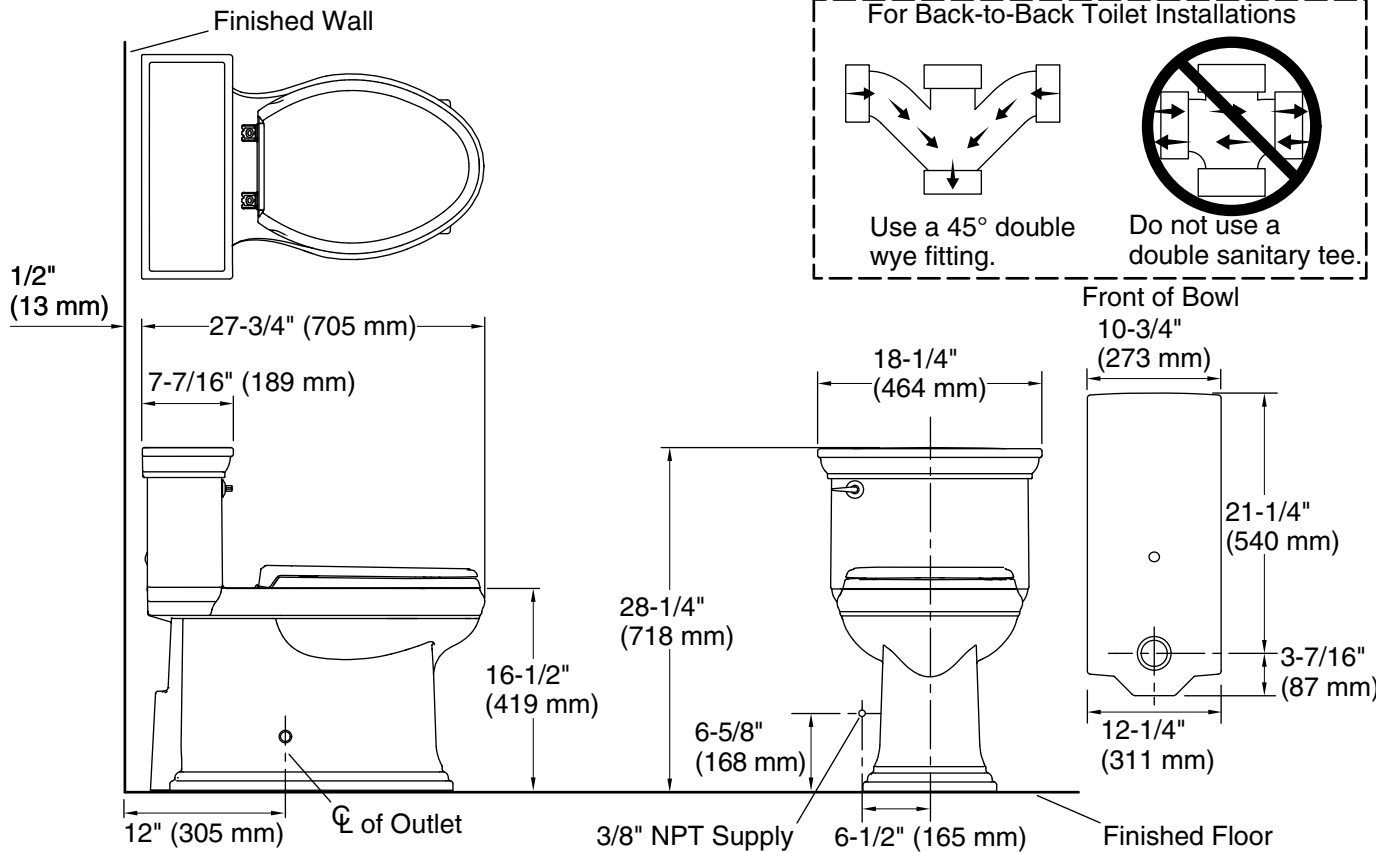

Memoirs® Stately Comfort Height®

One-piece compact elongated chair height toilet
K-6428

Features

- One-piece toilets integrate the tank and bowl into a seamless, easy-to-clean design.
- Compact elongated bowl offers added comfort while occupying the same space as a round-front bowl.
- Comfort Height® feature offers chair-height seating that makes sitting down and standing up easier for most adults.
- 1.28 gpf (4.8 lpf).
- Skirted trapway simplifies cleaning.
- Left-hand Polished Chrome trip lever.
- Glenbury™ Quiet-Close™ seat with Grip-Tight allows seat to close quietly and quickly unlatch from the toilet for easy removal and convenient cleaning.
- Patented ReadyLock™ installation system is a simple solution for skirted toilets that saves time, hassle, and eliminates the need to drill into the floor for a standard 12" (305 mm) rough-in.
- Coordinates with other products in the Memoirs collection.

Installation

- Supply line sold separately.
- Standard 12" (305 mm) rough-in.
- 10" and 14" (254 mm and 356 mm) rough-in kits also available.

Water Conservation & Rebates

- Eligible for consumer rebates in some municipalities.

Memoirs® Stately Comfort Height®
 One-piece compact elongated chair height toilet
K-6428

Technical Information

All product dimensions are nominal.

Toilet type:	One-piece, Floor-mount
Waste Outlet:	Floor
Bowl shape:	Compact elongated
Flush type:	AquaPiston®
Trap passageway:	2-1/8" (54 mm)
Water Consumption	
Full:	1.28 gpf (4.8 lpf)
Water surface size:	9-5/8" x 7-3/8" (244 mm x 187 mm)
Rim to water surface:	5-3/8" (137 mm)
Rough-in:	12" (305 mm)
Seat-mounting holes:	5-1/2" (140 mm)