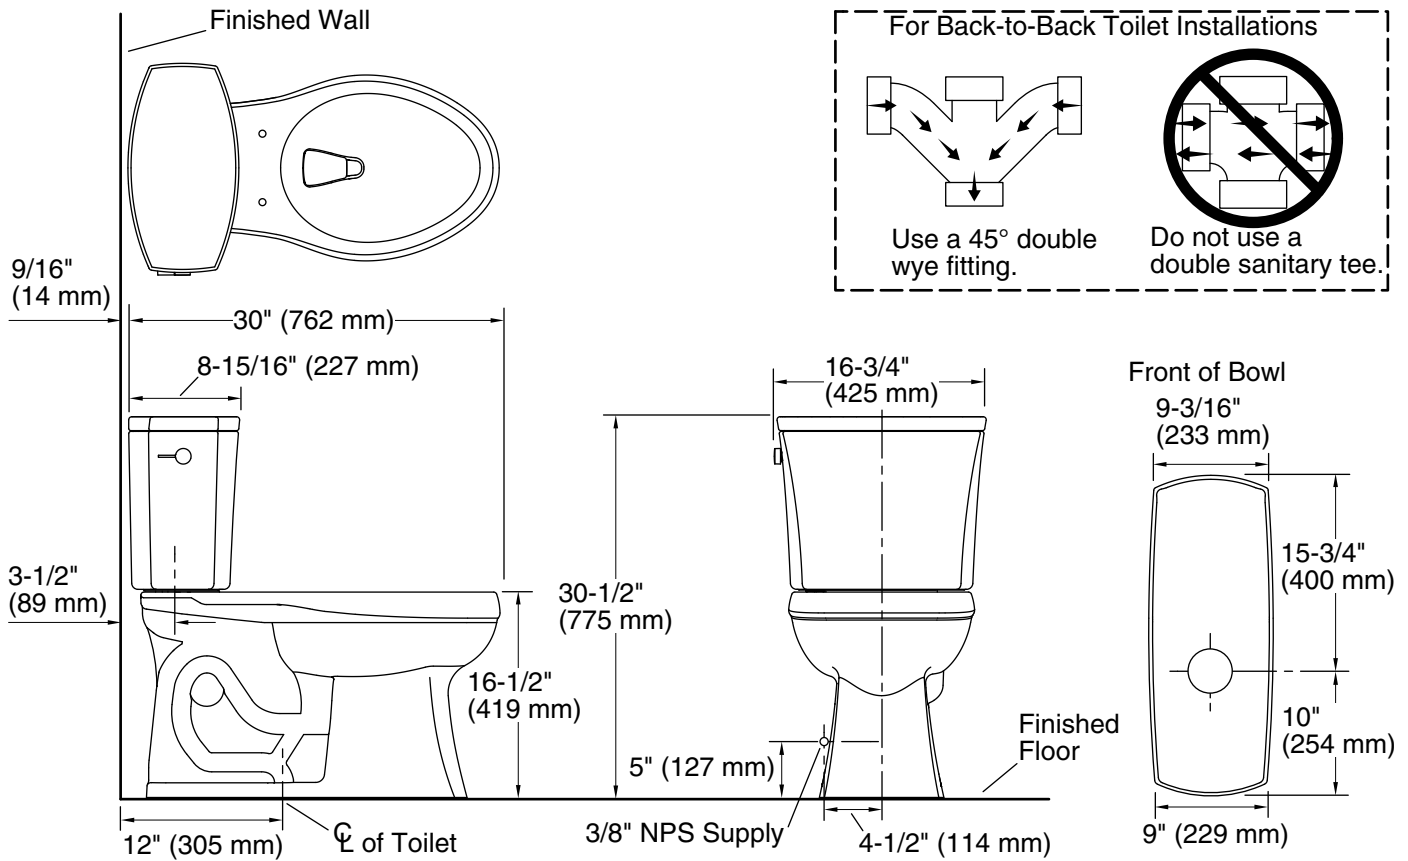

### Installation

- Standard 12" (305 mm) rough-in.
- DryLock® system saves installation time and helps prevent water leakage.
- Seat and supply line sold separately.

# Kelston® Comfort Height®

Two-piece elongated 1.6 gpf chair height toilet

### Technical Information

All product dimensions are nominal.

Toilet type:	Two-piece, Floor-mount
Waste Outlet:	Floor
Bowl shape:	Elongated
Flush type:	AquaPiston®
Trap passageway:	2-1/8" (54 mm)
Water Consumption	
Full:	1.6 gpf (6 lpf)
Water surface size:	11" x 8-3/4" (279 mm x 222 mm)
Rim to water surface:	6" (152 mm)
Rough-in:	12" (305 mm)
Seat-mounting holes:	5-1/2" (140 mm)