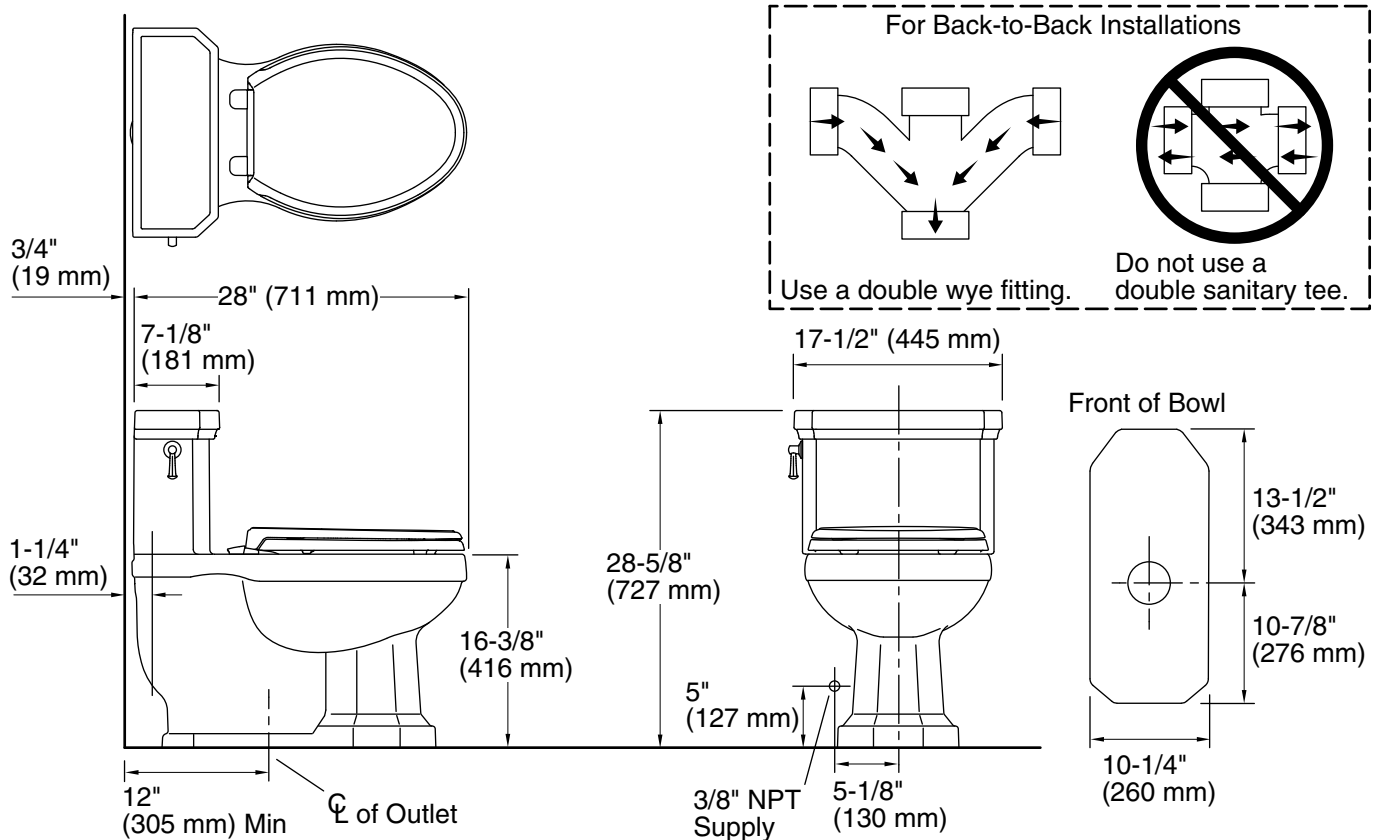

## Installation

- Standard 12" (305 mm) rough-in.
- Supply line sold separately.

### Technical Information

All product dimensions are nominal.

Toilet type:	One-piece, Floor-mount
Waste Outlet:	Floor
Bowl shape:	Elongated
Flush type:	AquaPiston®
Trap passageway:	2-1/8" (54 mm)
Water Consumption	
Full:	1.28 gpf (4.8 lpf)
Water surface size:	10-1/2" x 7-1/2" (267 mm x 191 mm)
Rim to water surface:	5-5/8" (143 mm)
Rough-in:	12" (305 mm)
Seat-mounting holes:	5-1/2" (140 mm)